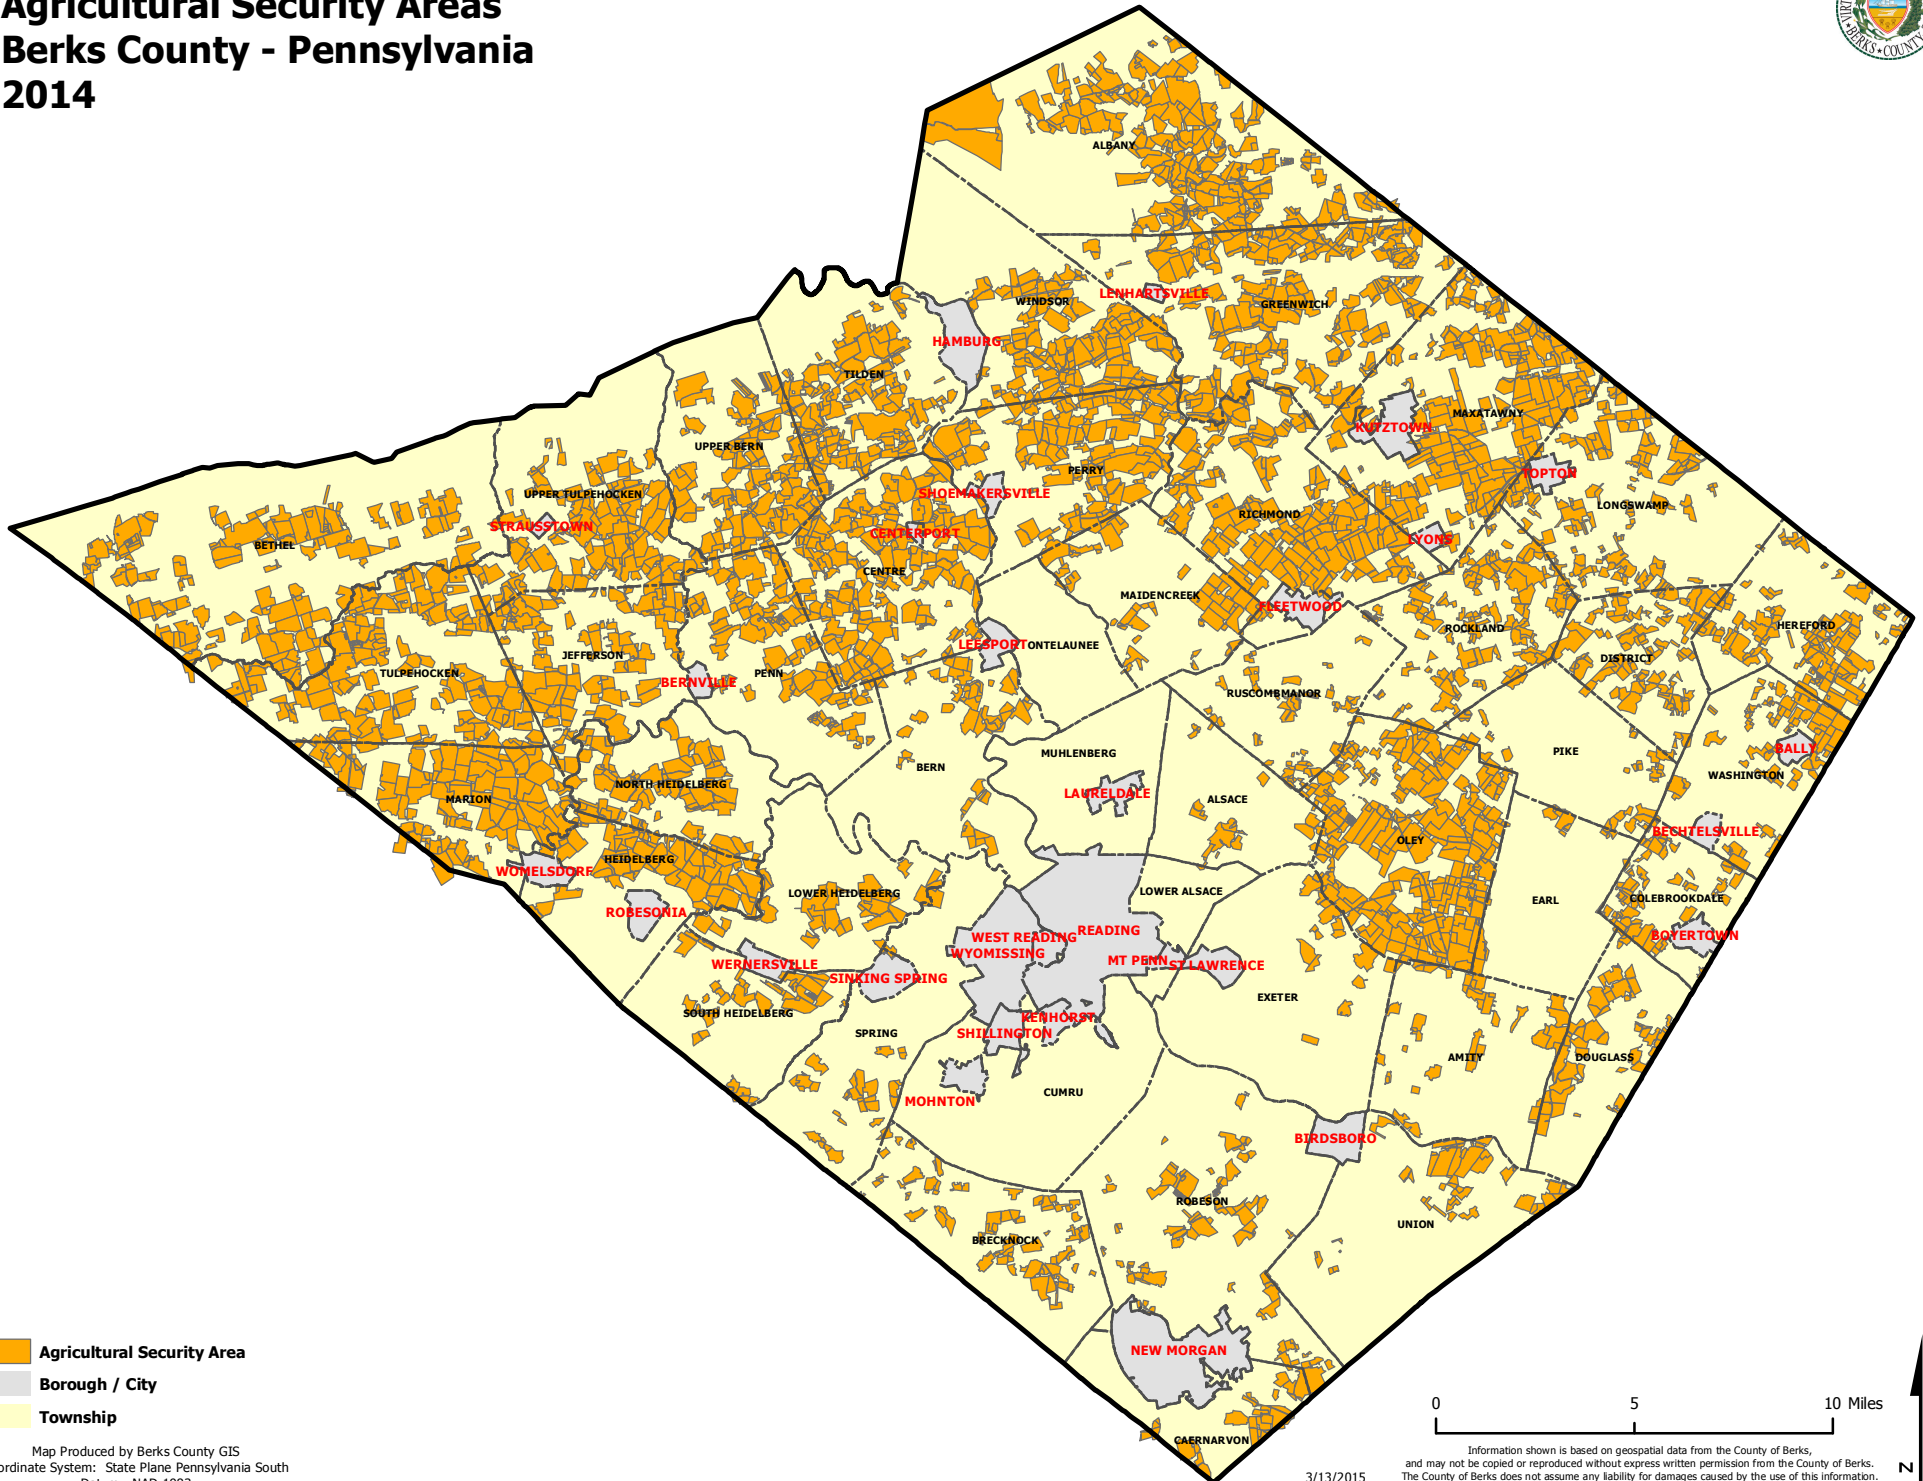

Agricultural Security Areas Berks County - Pennsylvania 2014

- Agricultural Security Area
- Borough / City
- Township

Map Produced by Berks County GIS
Coordinate System: State Plane Pennsylvania South
Datum: NAD 1983

3/13/2015