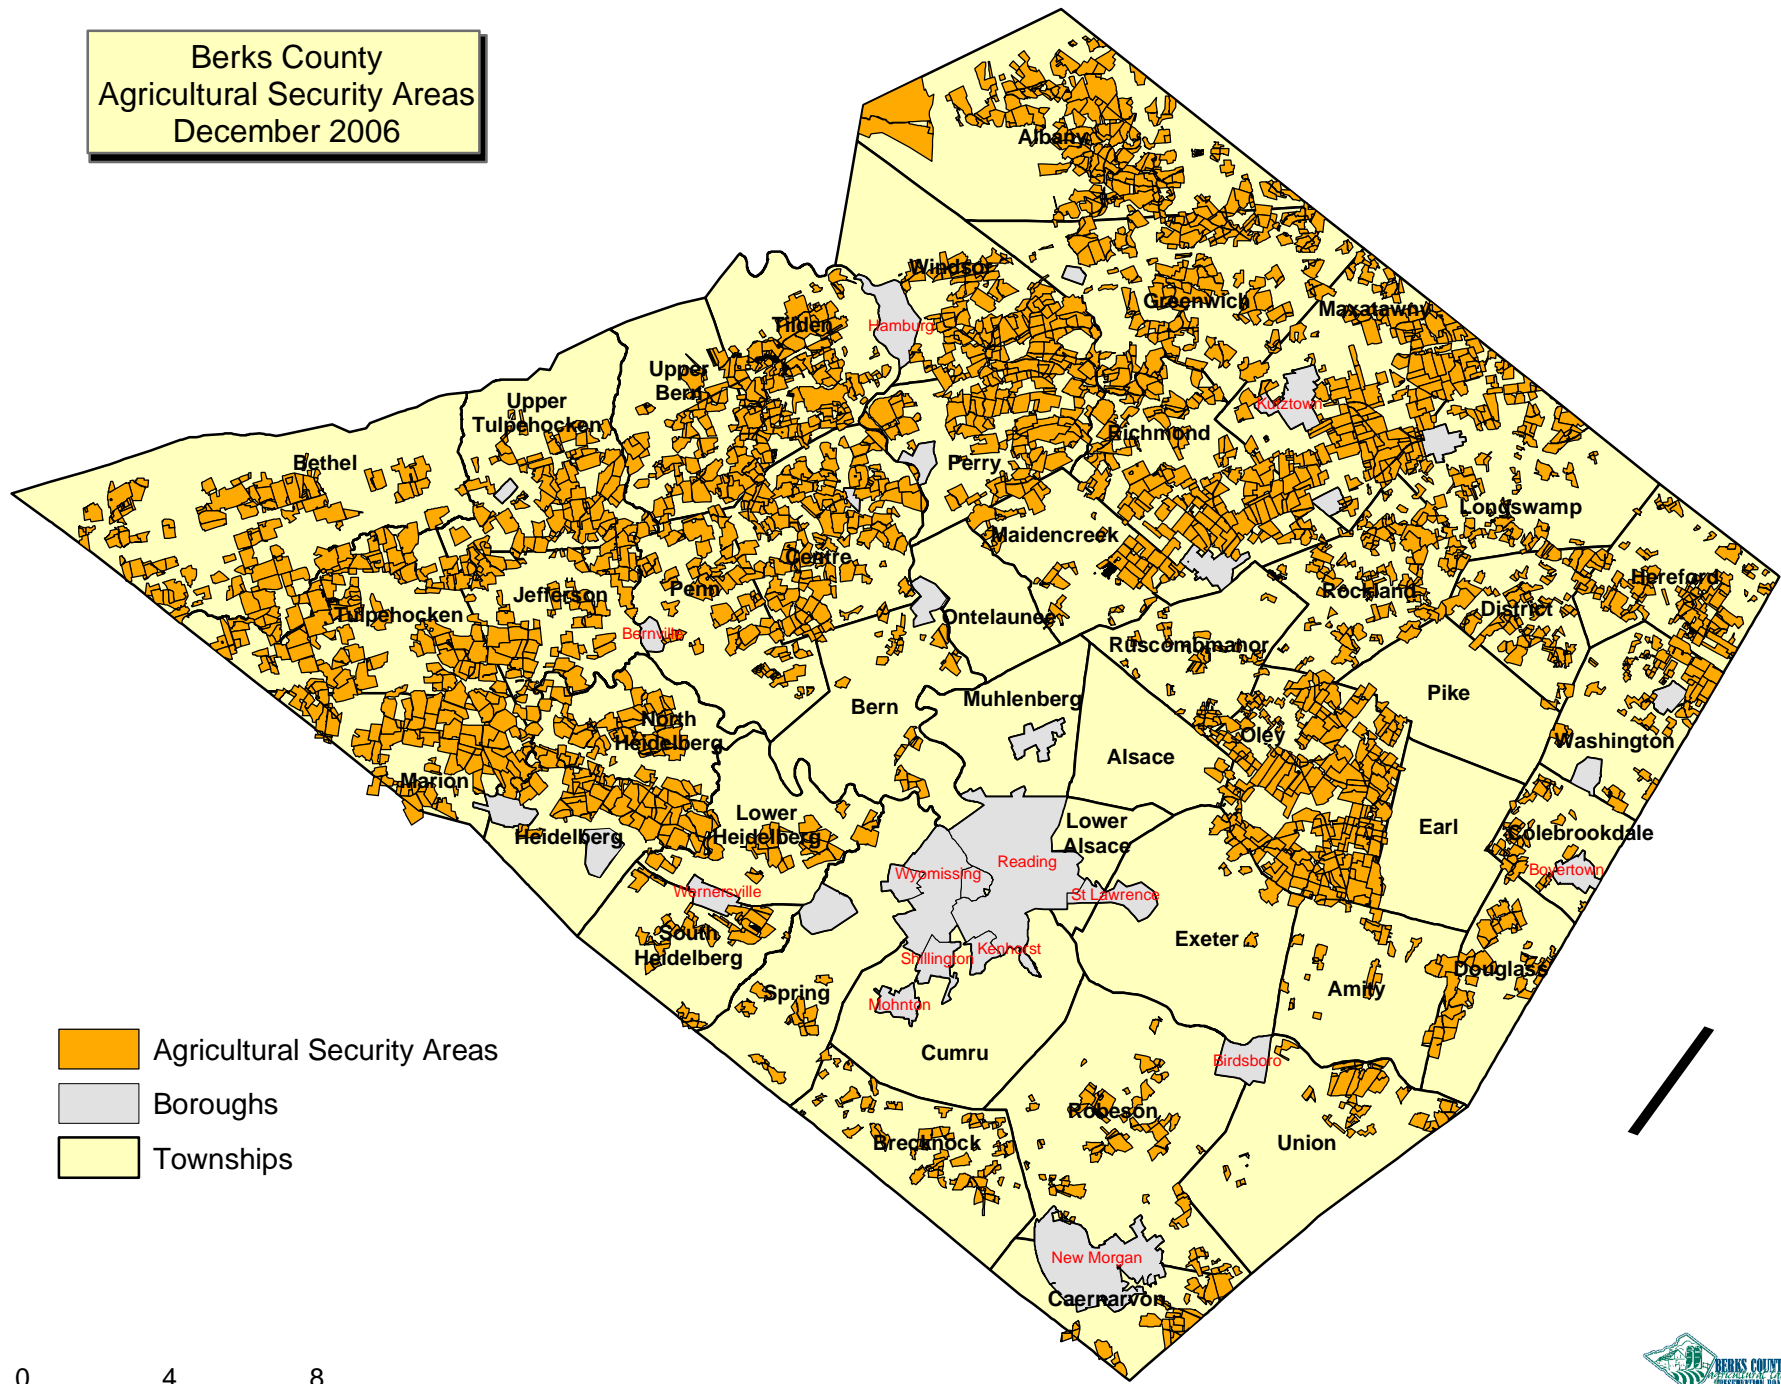

**Berks County
Agricultural Security Areas
December 2006**

- Agricultural Security Areas
- Boroughs
- Townships

0 4 8
Miles