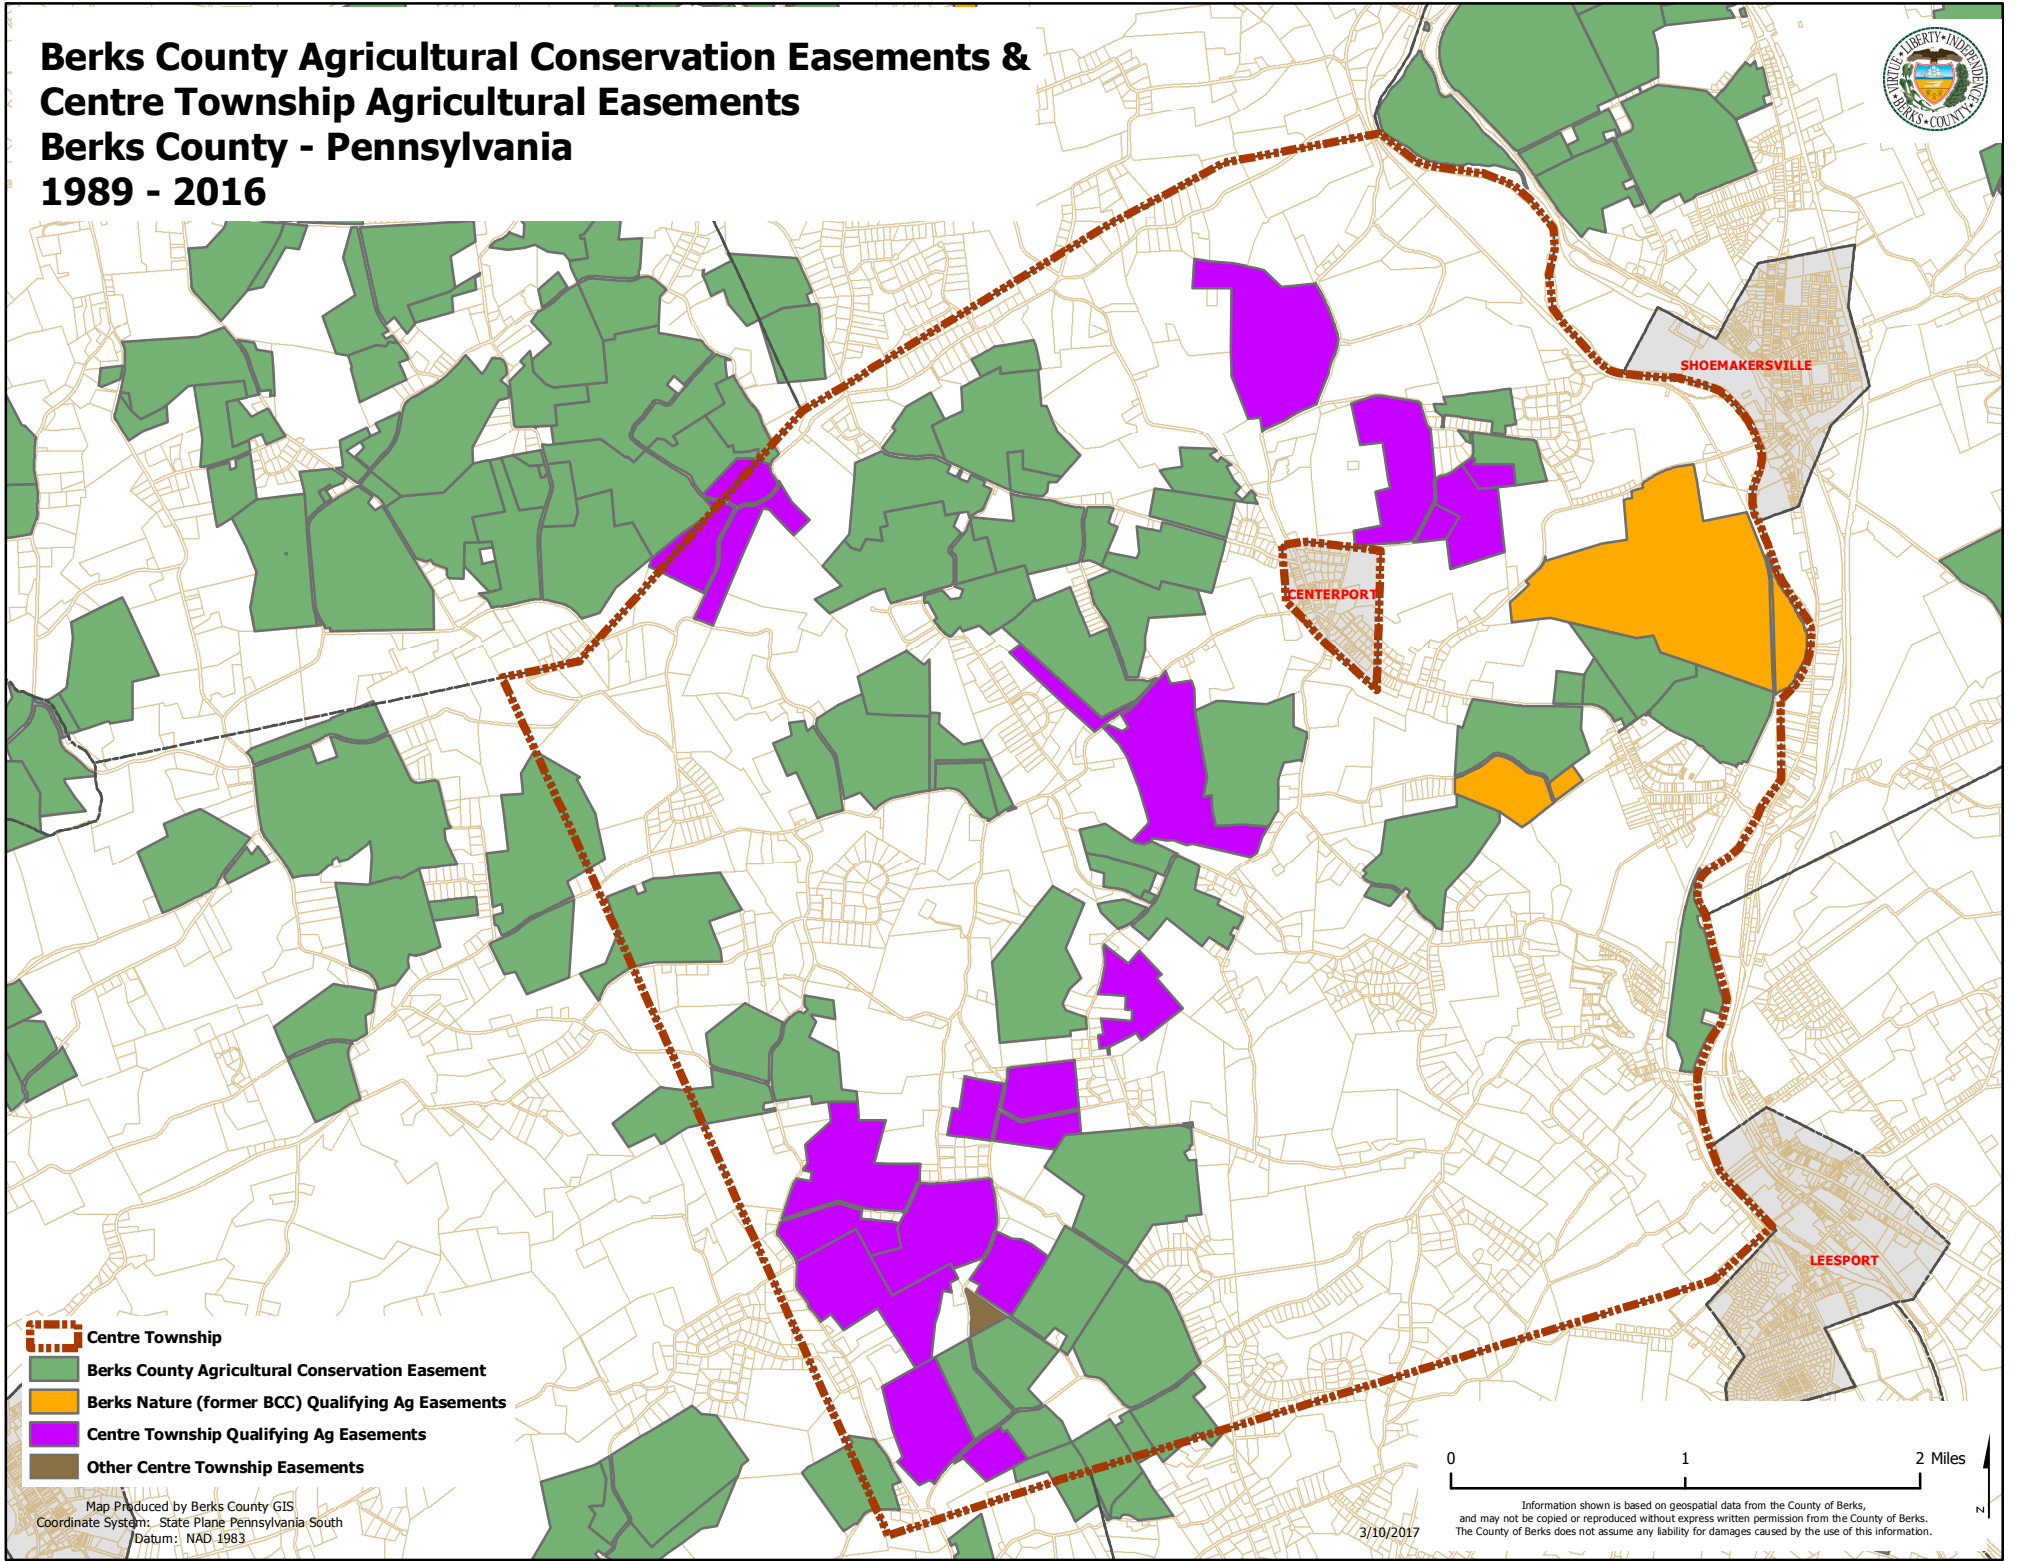

Berks County Agricultural Conservation Easements & Centre Township Agricultural Easements

Berks County - Pennsylvania

1989 - 2016

- Centre Township
- Berks County Agricultural Conservation Easement
- Berks Nature (former BCC) Qualifying Ag Easements
- Centre Township Qualifying Ag Easements
- Other Centre Township Easements

Map Produced by Berks County GIS
Coordinate System: State Plane Pennsylvania South
Datum: NAD 1983

3/10/2017