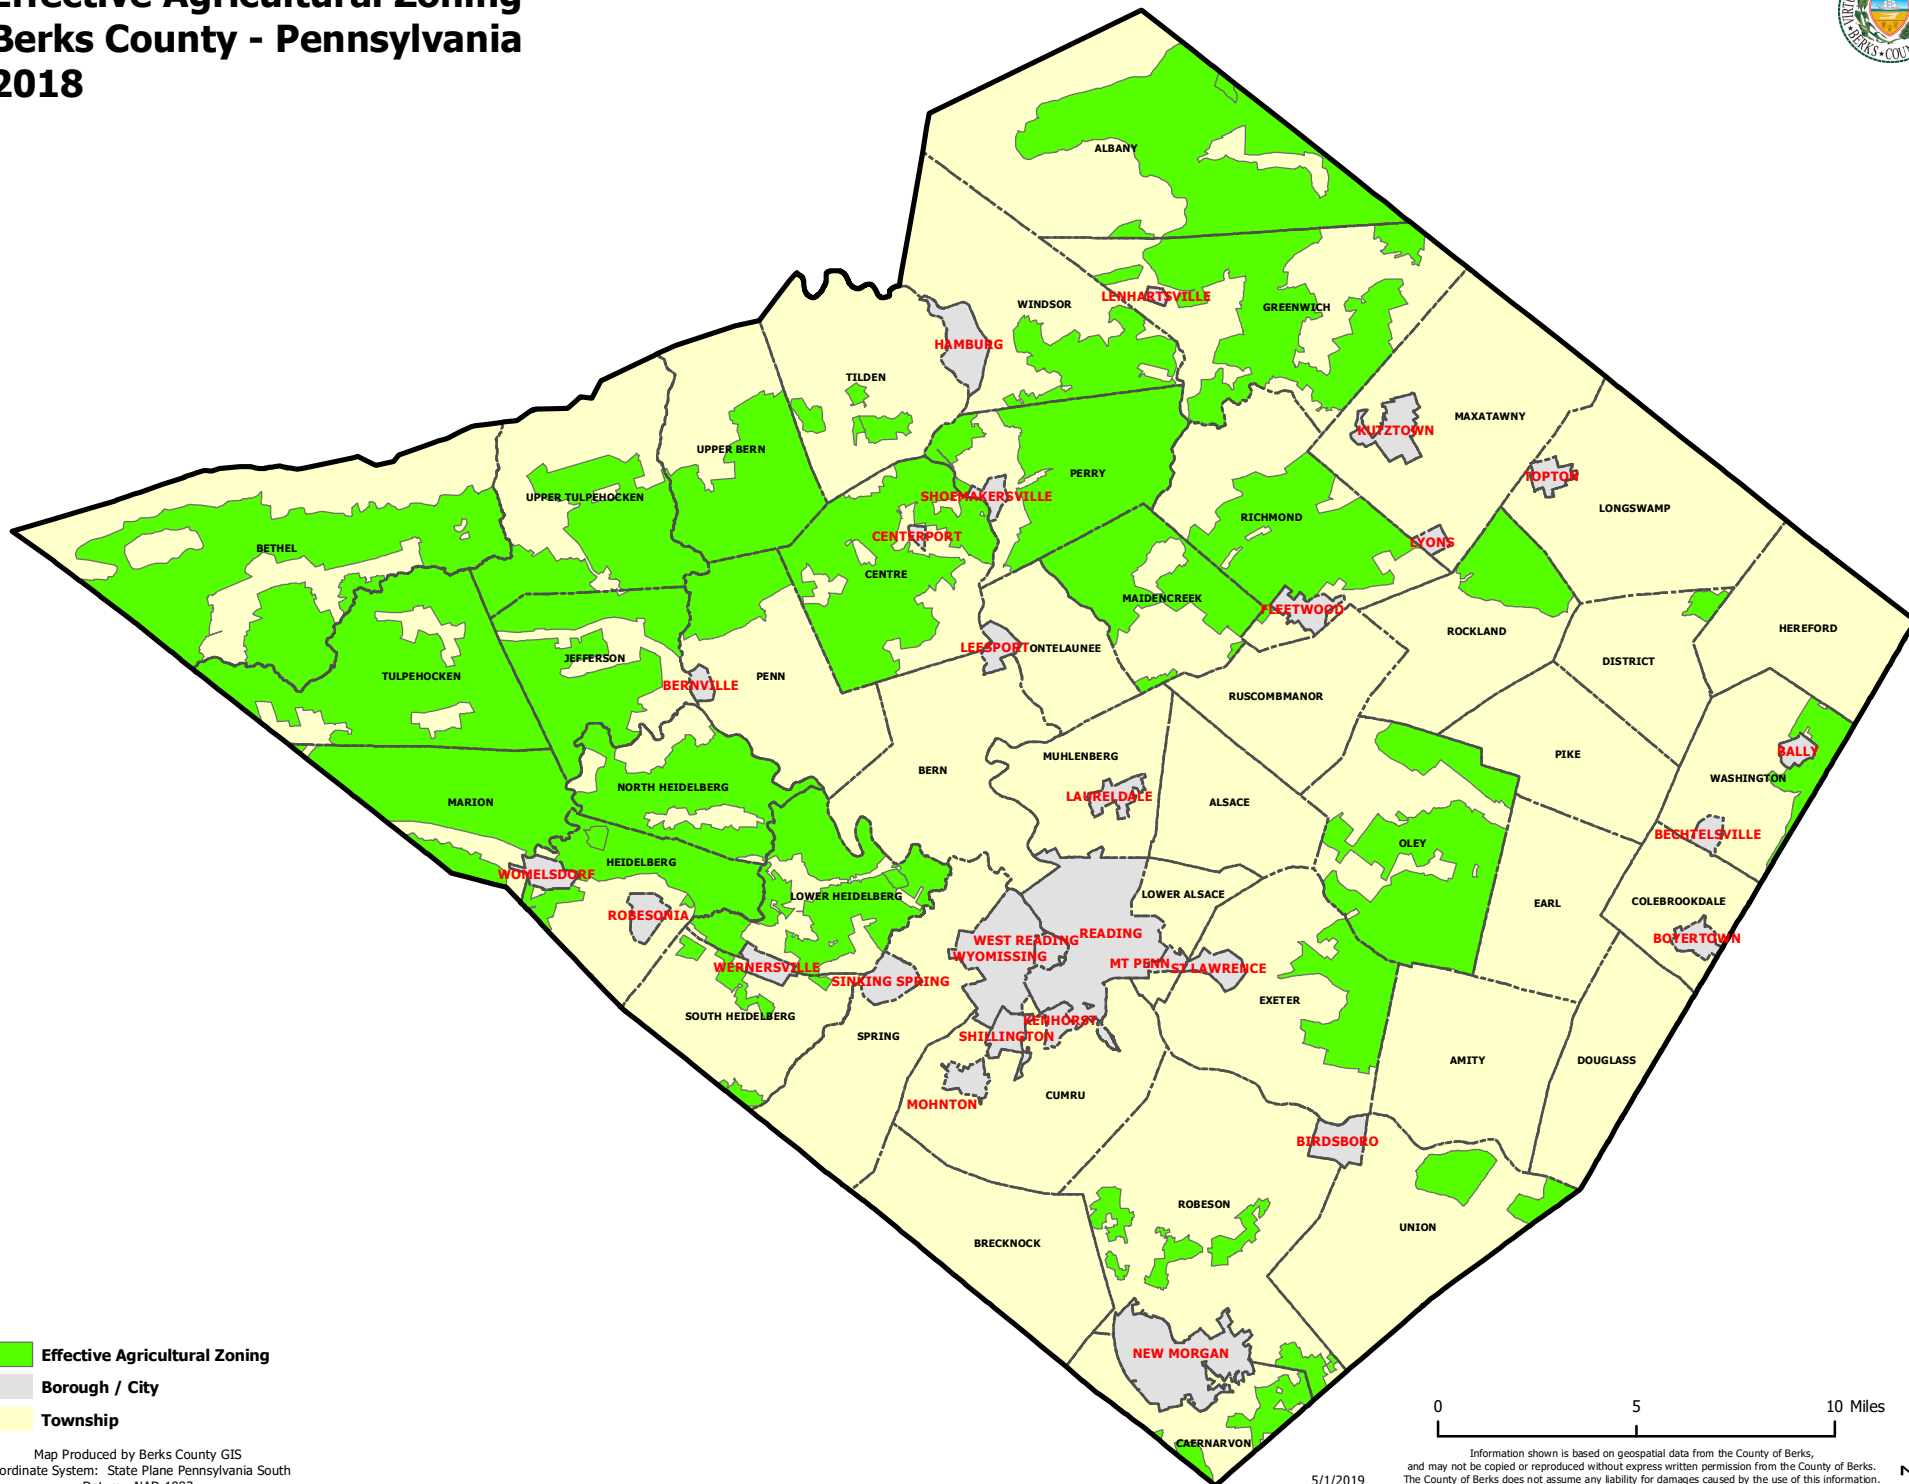

Effective Agricultural Zoning Berks County - Pennsylvania 2018

- Effective Agricultural Zoning
- Borough / City
- Township

Map Produced by Berks County GIS
 Coordinate System: State Plane Pennsylvania South
 Datum: NAD 1983

5/1/2019

0 5 10 Miles

Information shown is based on geospatial data from the County of Berks, and may not be copied or reproduced without express written permission from the County of Berks. The County of Berks does not assume any liability for damages caused by the use of this information.