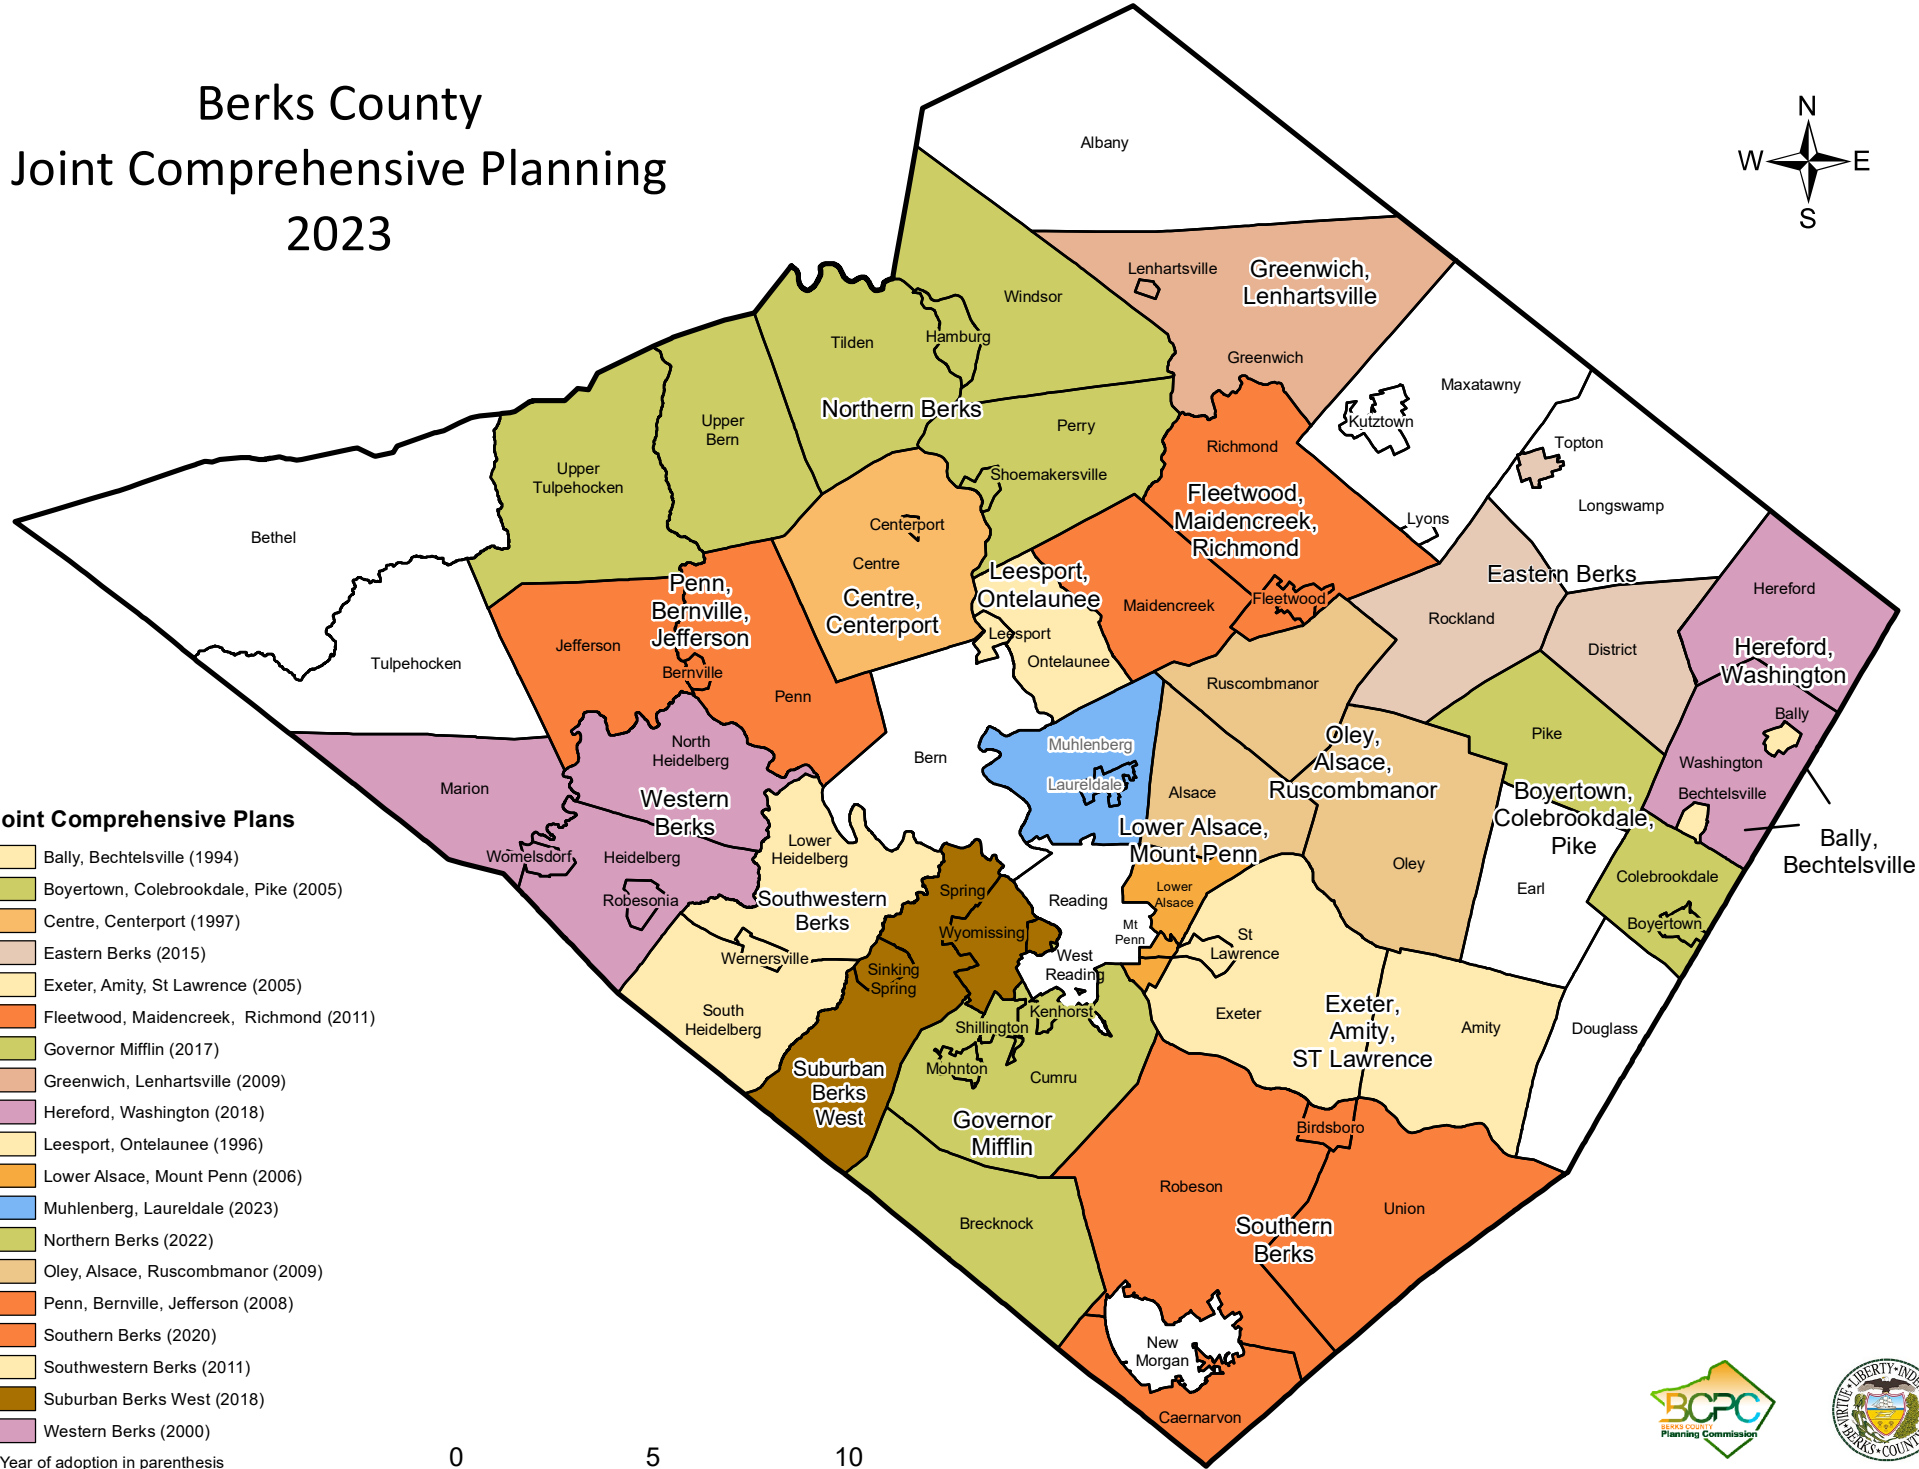

# Berks County Joint Comprehensive Planning 2023

### Joint Comprehensive Plans

- Bally, Bechtelsville (1994)
- Boyertown, Colebrookdale, Pike (2005)
- Centre, Centerport (1997)
- Eastern Berks (2015)
- Exeter, Amity, St Lawrence (2005)
- Fleetwood, Maiden creek, Richmond (2011)
- Governor Mifflin (2017)
- Greenwich, Lenhartsville (2009)
- Hereford, Washington (2018)
- Leesport, Ontelaunee (1996)
- Lower Alsace, Mount Penn (2006)
- Muhlenberg, Laureldale (2023)
- Northern Berks (2022)
- Oley, Alsace, Ruscombmanor (2009)
- Penn, Bernville, Jefferson (2008)
- Southern Berks (2020)
- Southwestern Berks (2011)
- Suburban Berks West (2018)
- Western Berks (2000)