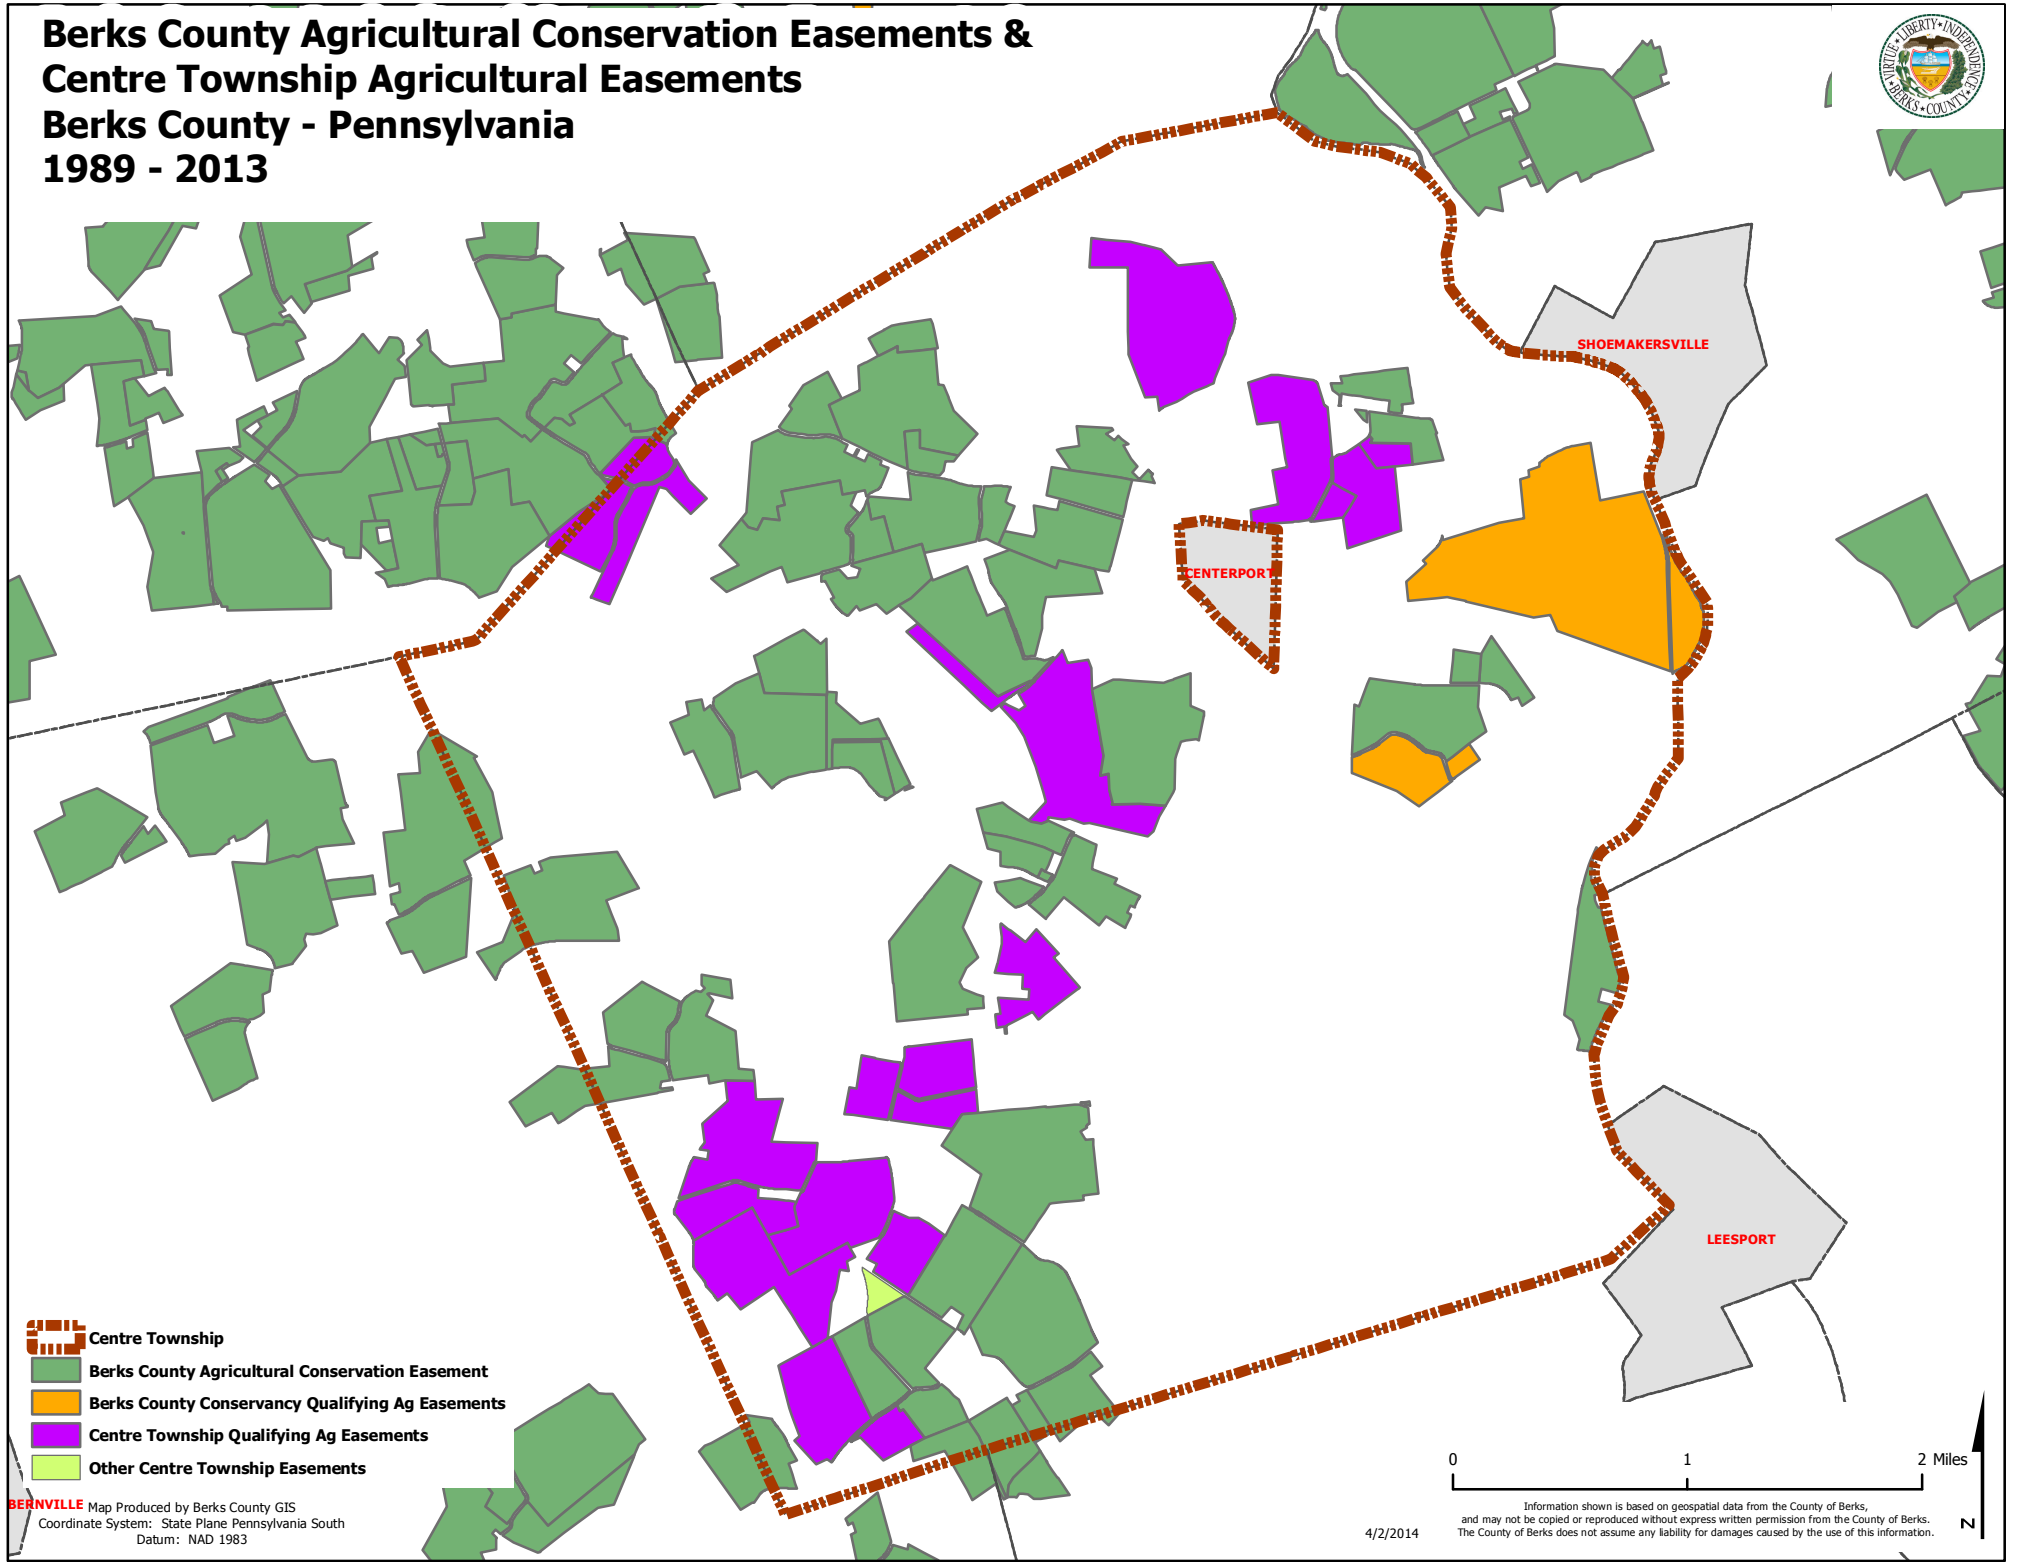

Berks County Agricultural Conservation Easements & Centre Township Agricultural Easements

Berks County - Pennsylvania

1989 - 2013

- Centre Township
- Berks County Agricultural Conservation Easement
- Berks County Conservancy Qualifying Ag Easements
- Centre Township Qualifying Ag Easements
- Other Centre Township Easements

BERNVILLE Map Produced by Berks County GIS
Coordinate System: State Plane Pennsylvania South
Datum: NAD 1983

4/2/2014