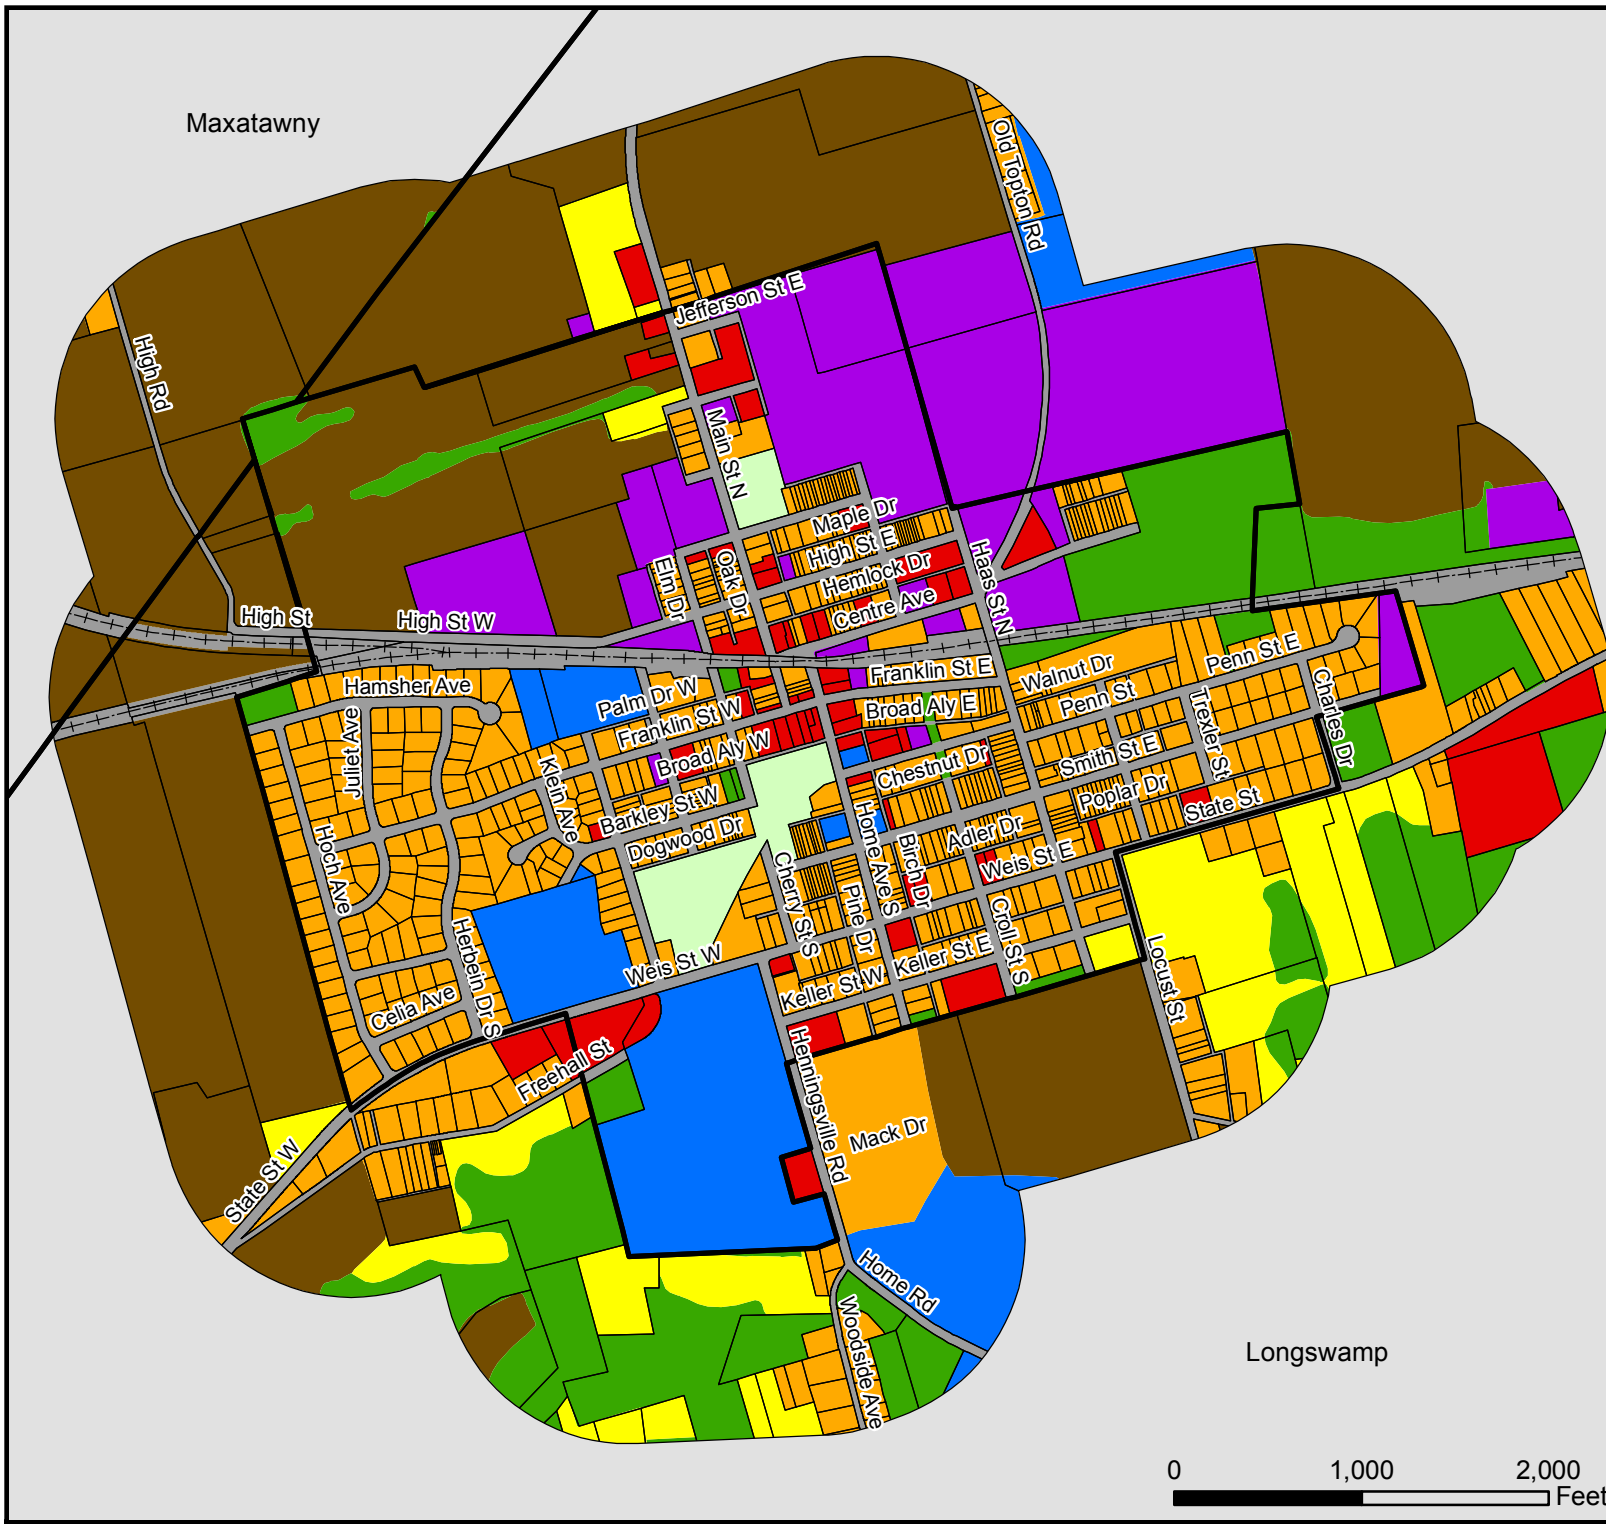

FIGURE 8-B

Rockland, District, Tipton
Joint Comprehensive Plan Update
April 16, 2015

Tipton Borough Existing Land Use

Legend

- Residential Low
- Residential High
- Commercial
- Industrial
- Public / Institutional
- Recreation
- Open Space
- Agriculture
- Water
- Transportation
- Tax Parcels
- Municipal Boundaries
- Railroads

Source data:
Berks County Planning Commission GIS, Berks County
Mapping, Berks County GIS/IS, Berks County Department
of Emergency Services

Published by the Berks County Planning Commission

BAB 4/15

www.countyofberks.com/planning

Longswamp

Maxatawny