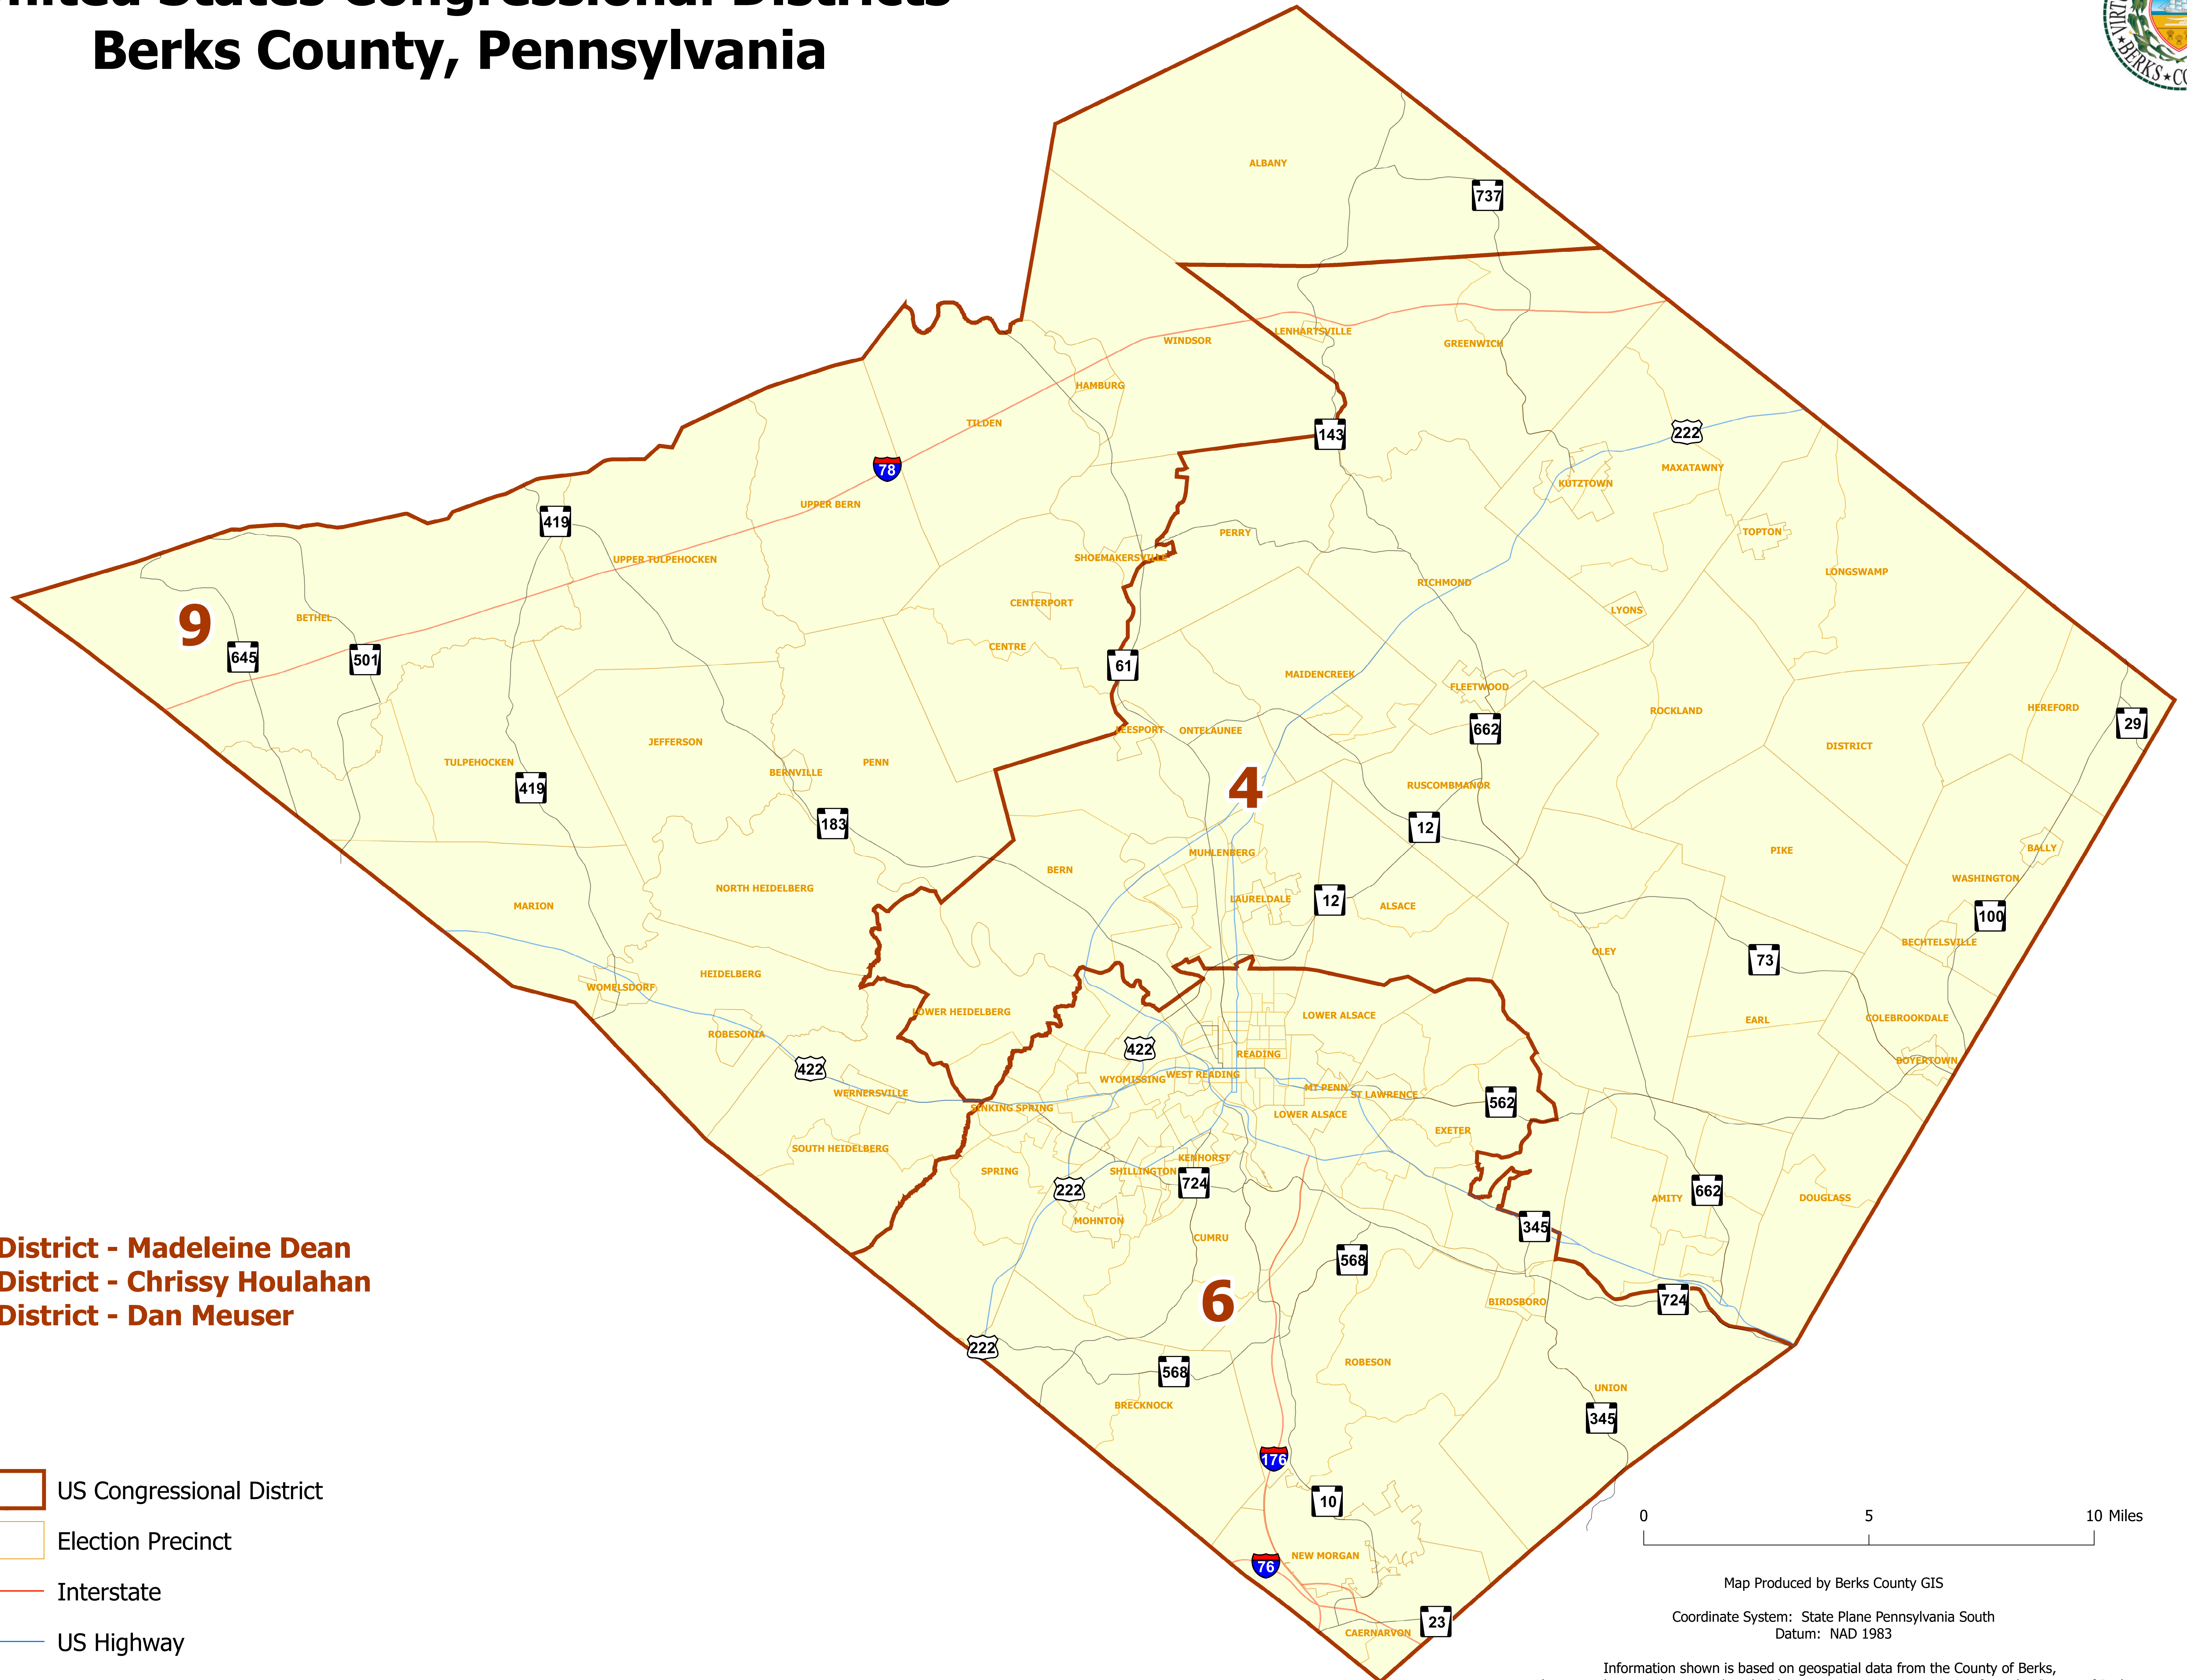

# United States Congressional Districts

## Berks County, Pennsylvania

**4th District - Madeleine Dean**  
**6th District - Chrissy Houlahan**  
**9th District - Dan Meuser**

- US Congressional District
- Election Precinct
- Interstate
- US Highway
- State Route

0 5 10 Miles

Map Produced by Berks County GIS

Coordinate System: State Plane Pennsylvania South  
 Datum: NAD 1983

Information shown is based on geospatial data from the County of Berks, and may not be copied or reproduced without express written permission from the County of Berks. The County of Berks does not assume any liability for damages caused by the use of this information.