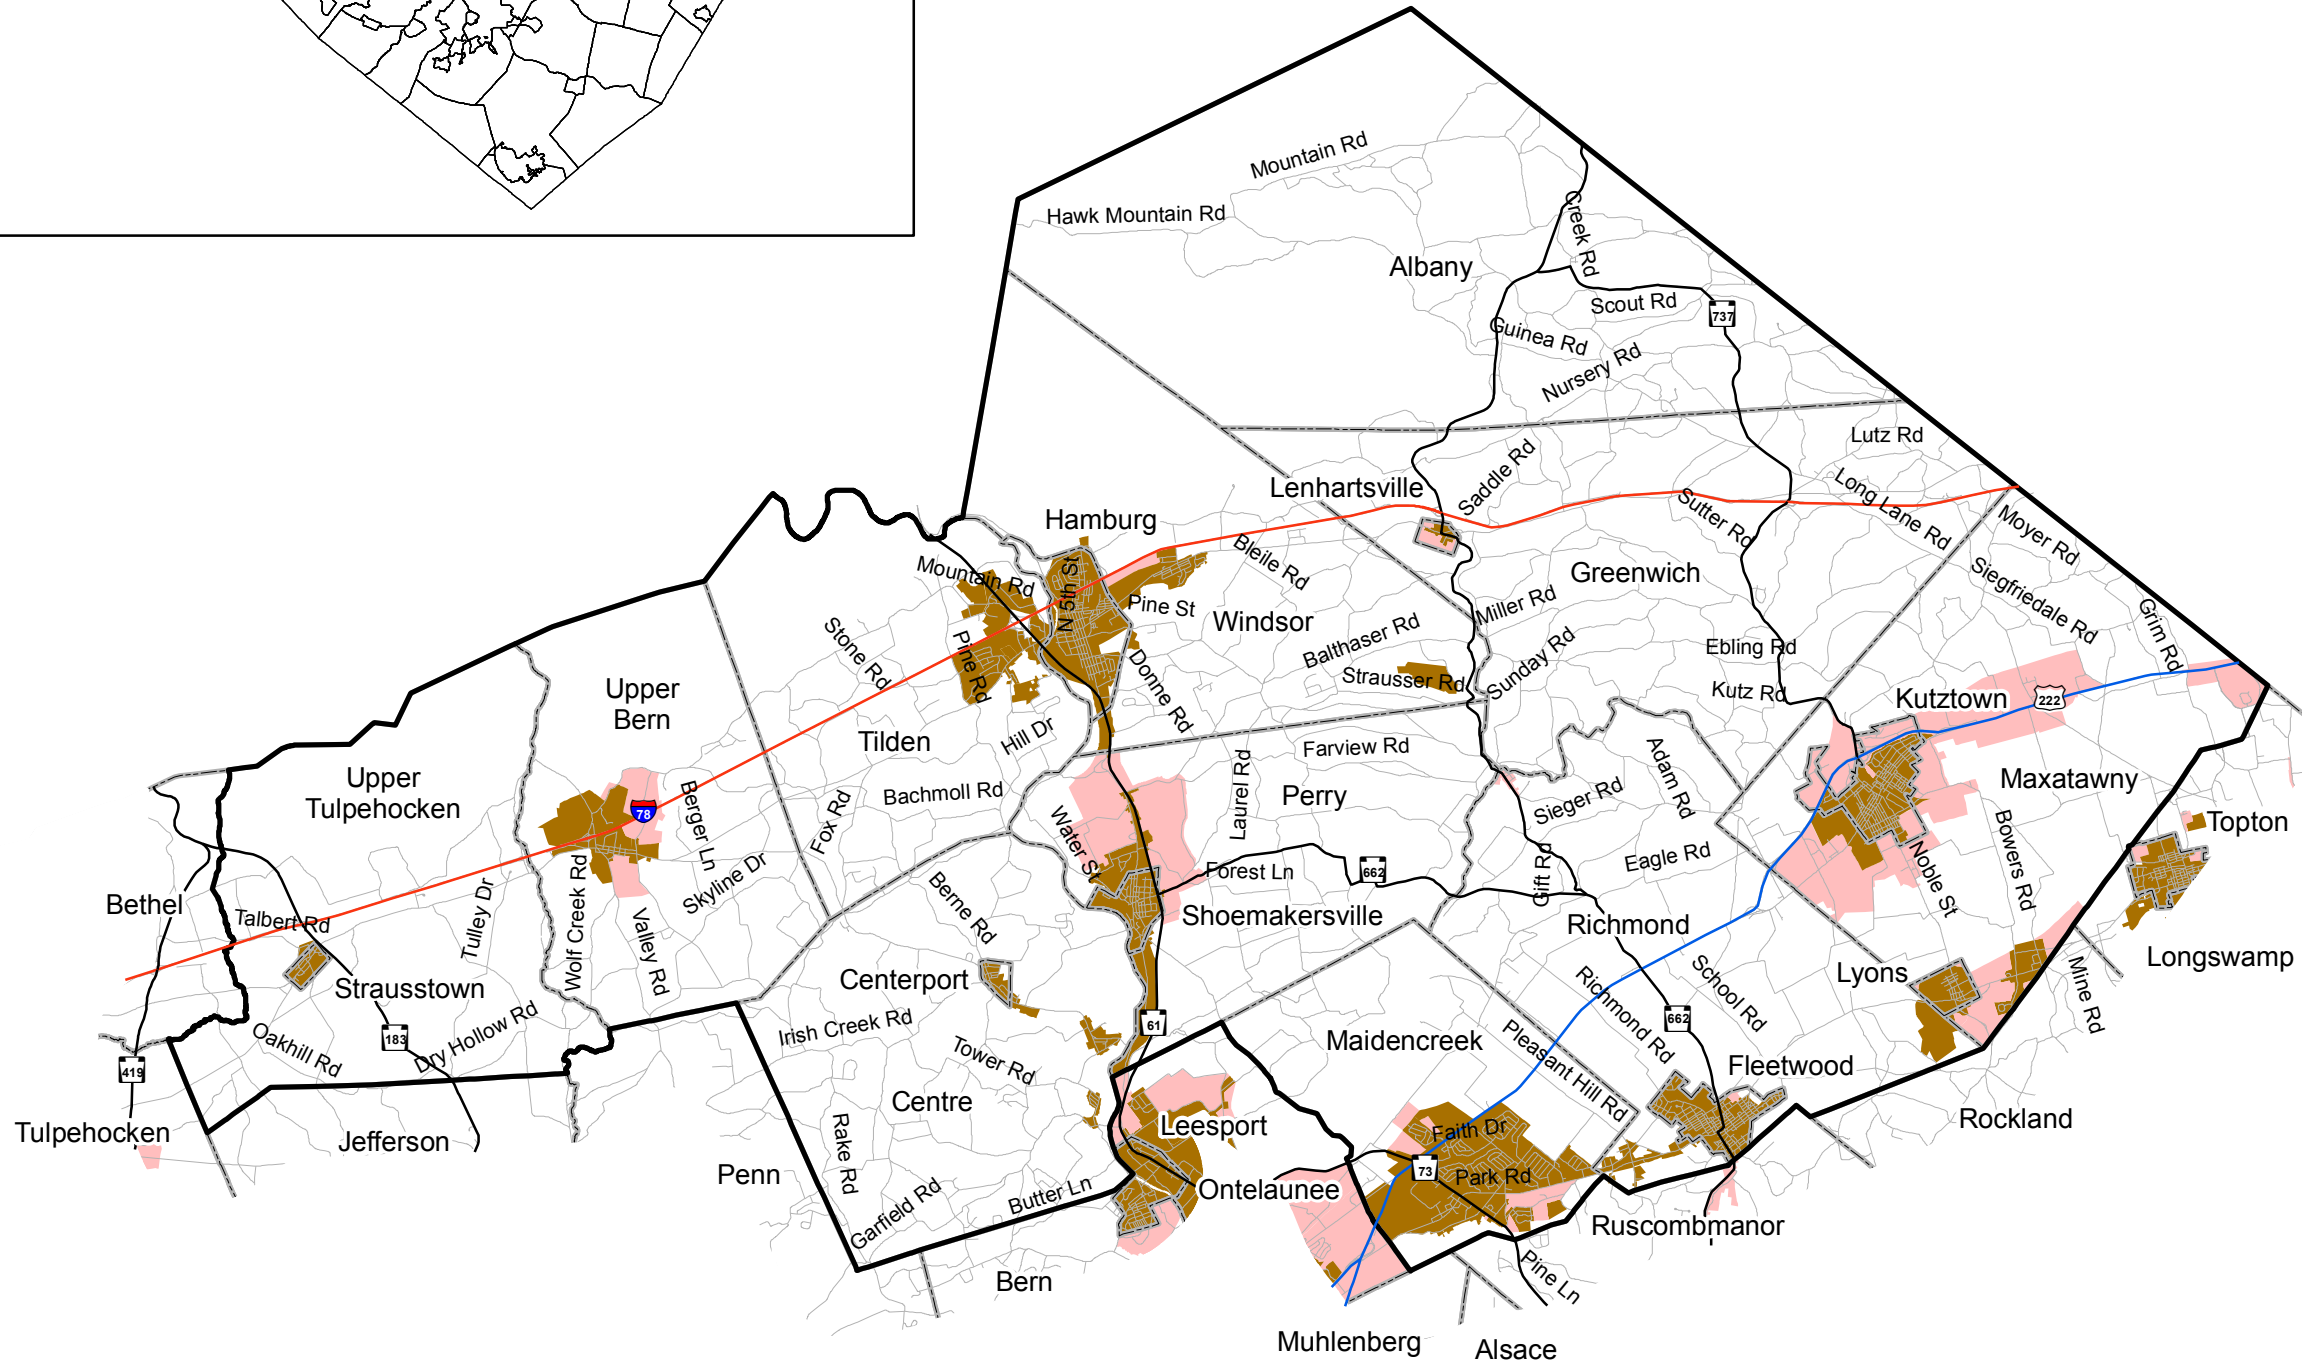

Hawk Mountain Region

Sewer and Water Regionalization Update
December 2011

**Public Sewer
Service Areas**

Hawk Mountain Region

Legend

- Existing Public Sewer
- Proposed Public Sewer
- Hawk Mountain Boundary
- Municipal Boundaries
- Interstate
- US Route
- State Route
- Roads

Source: Berks County Planning Commission, Berks County GIS,
Berks County Department of Emergency Services, DEP, local municipalities
Map created by: Berks County Planning Commission

BAB 12/11

www.co.berks.pa.us/planning