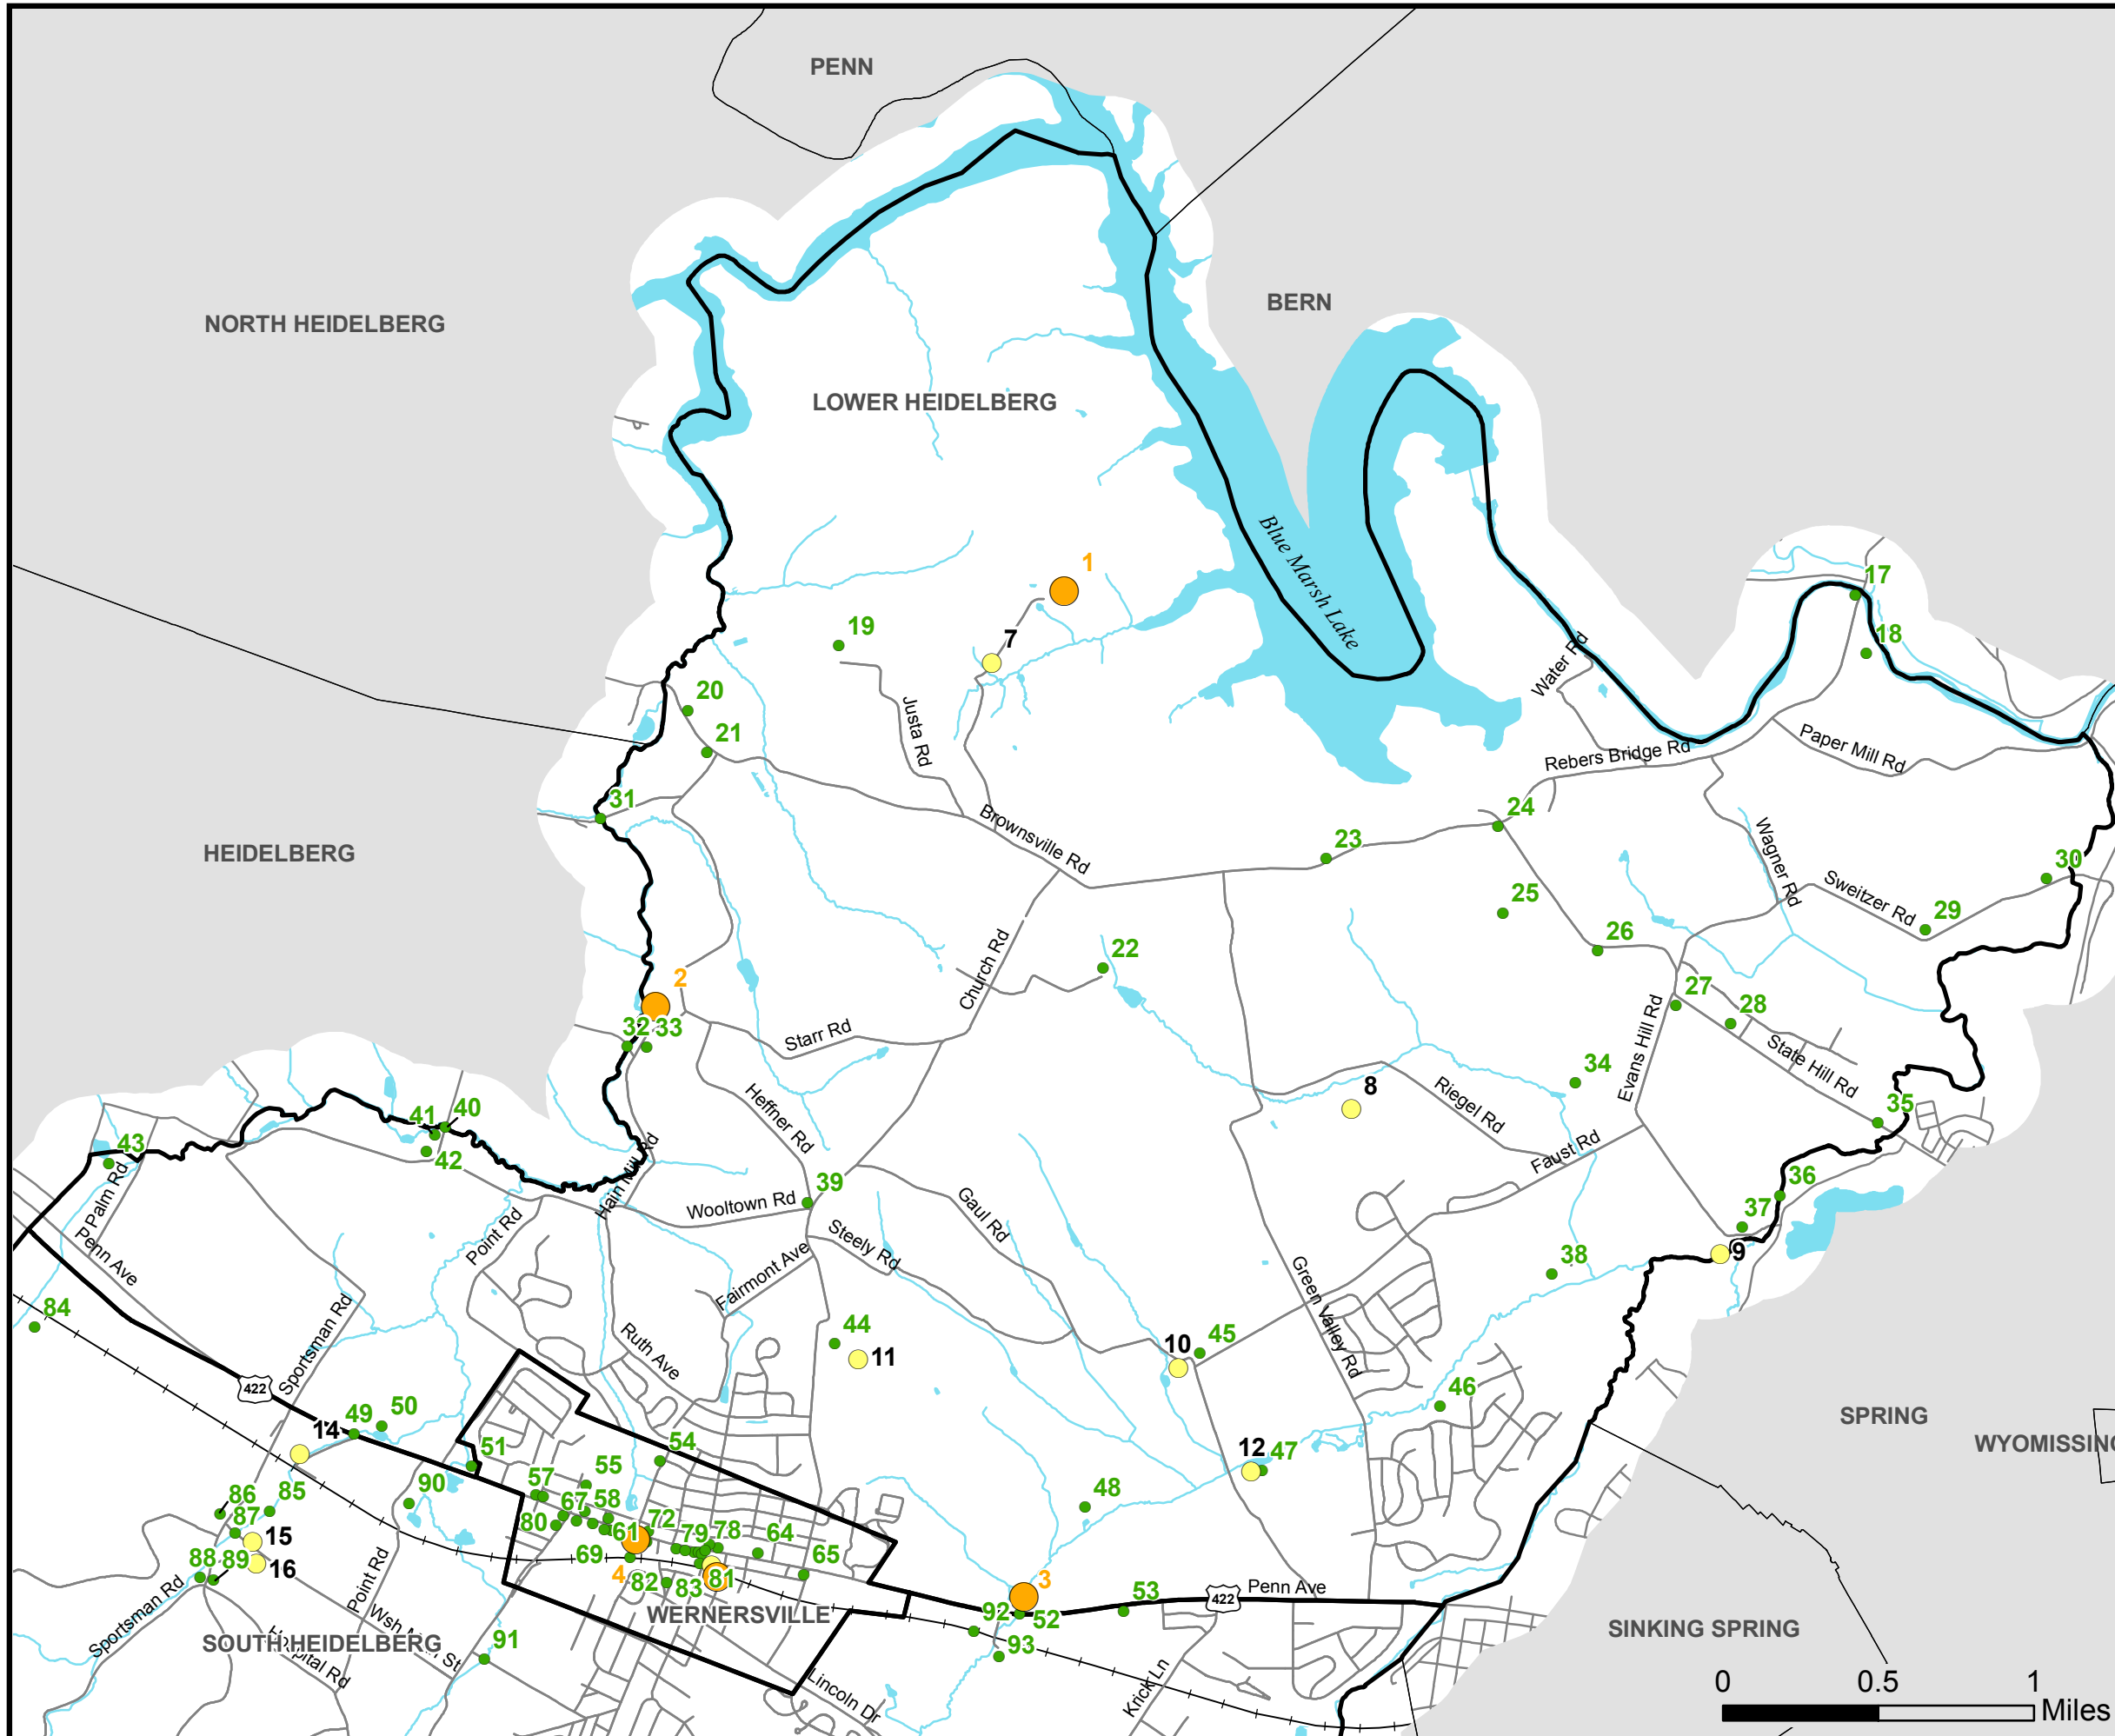

# Historical Resources Lower Heidelberg Township

### Historic Sites

- National Register Listed
- National Register Eligible
- Other Historic Sites\*
- Municipal Boundaries
- Roads
- Railroad
- Streams

\* Includes sites identified by surveys conducted from one or more of the following groups: Pennsylvania Historic and Museum Commission, Berks County Conservancy, George Meiser and local historical societies.

Source data: Berks County Planning Commission, Berks County GIS, Berks County Department of Emergency Services

Published by the Berks County Planning Commission

BAB 7/11