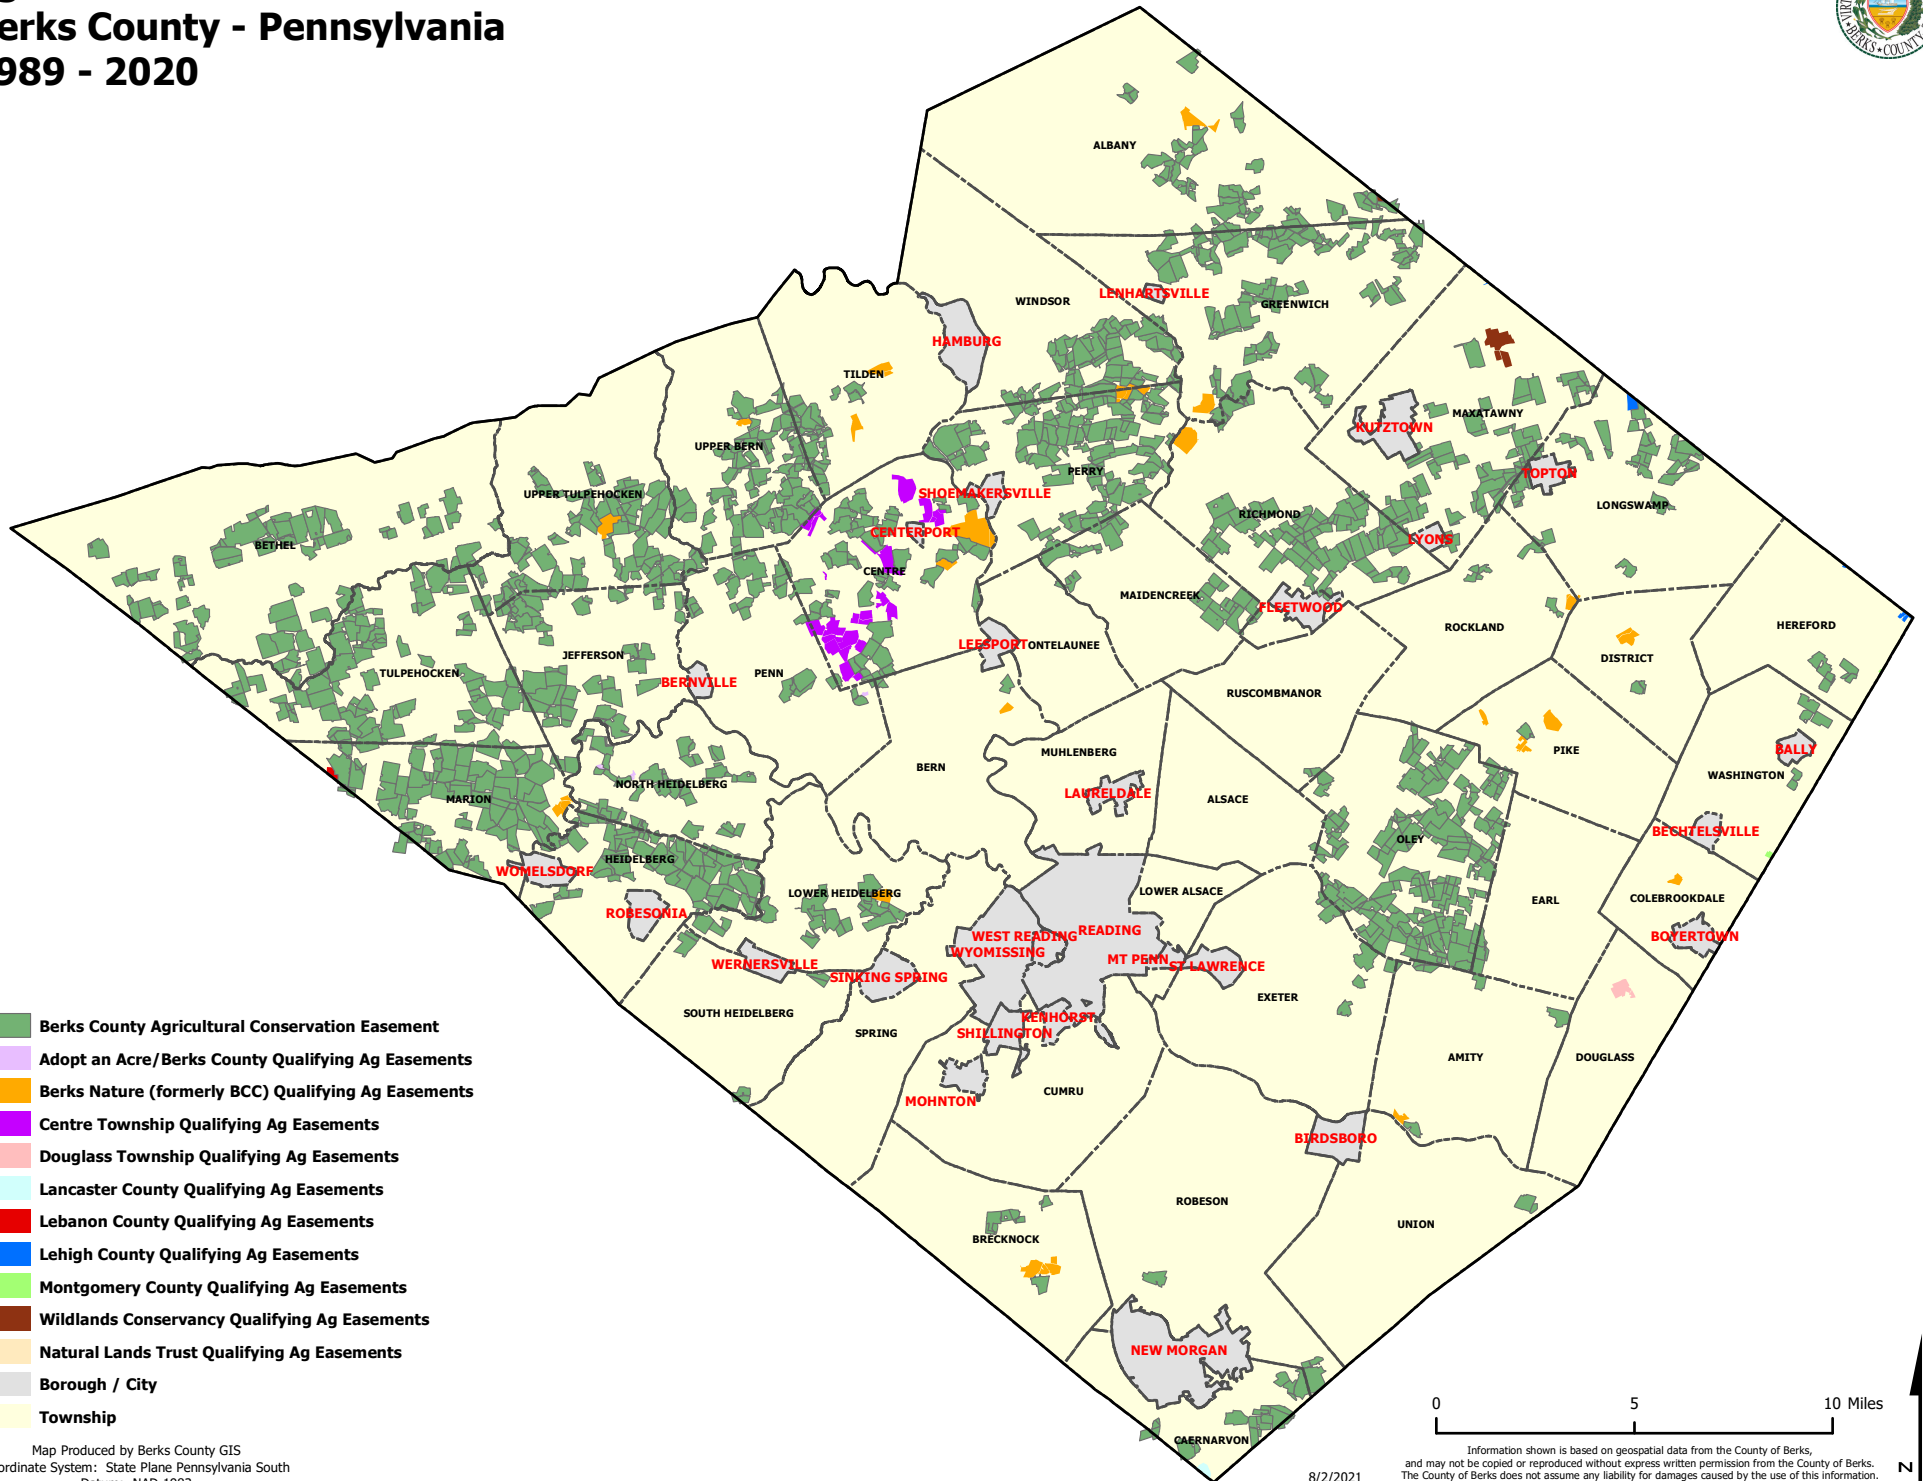

# Agricultural Conservation Easements Berks County - Pennsylvania 1989 - 2020

- Berks County Agricultural Conservation Easement
- Adopt an Acre/Berks County Qualifying Ag Easements
- Berks Nature (formerly BCC) Qualifying Ag Easements
- Centre Township Qualifying Ag Easements
- Douglass Township Qualifying Ag Easements
- Lancaster County Qualifying Ag Easements
- Lebanon County Qualifying Ag Easements
- Lehigh County Qualifying Ag Easements
- Montgomery County Qualifying Ag Easements
- Wildlands Conservancy Qualifying Ag Easements
- Natural Lands Trust Qualifying Ag Easements
- Borough / City
- Township

Map Produced by Berks County GIS  
 Coordinate System: State Plane Pennsylvania South  
 Datum: NAD 1983