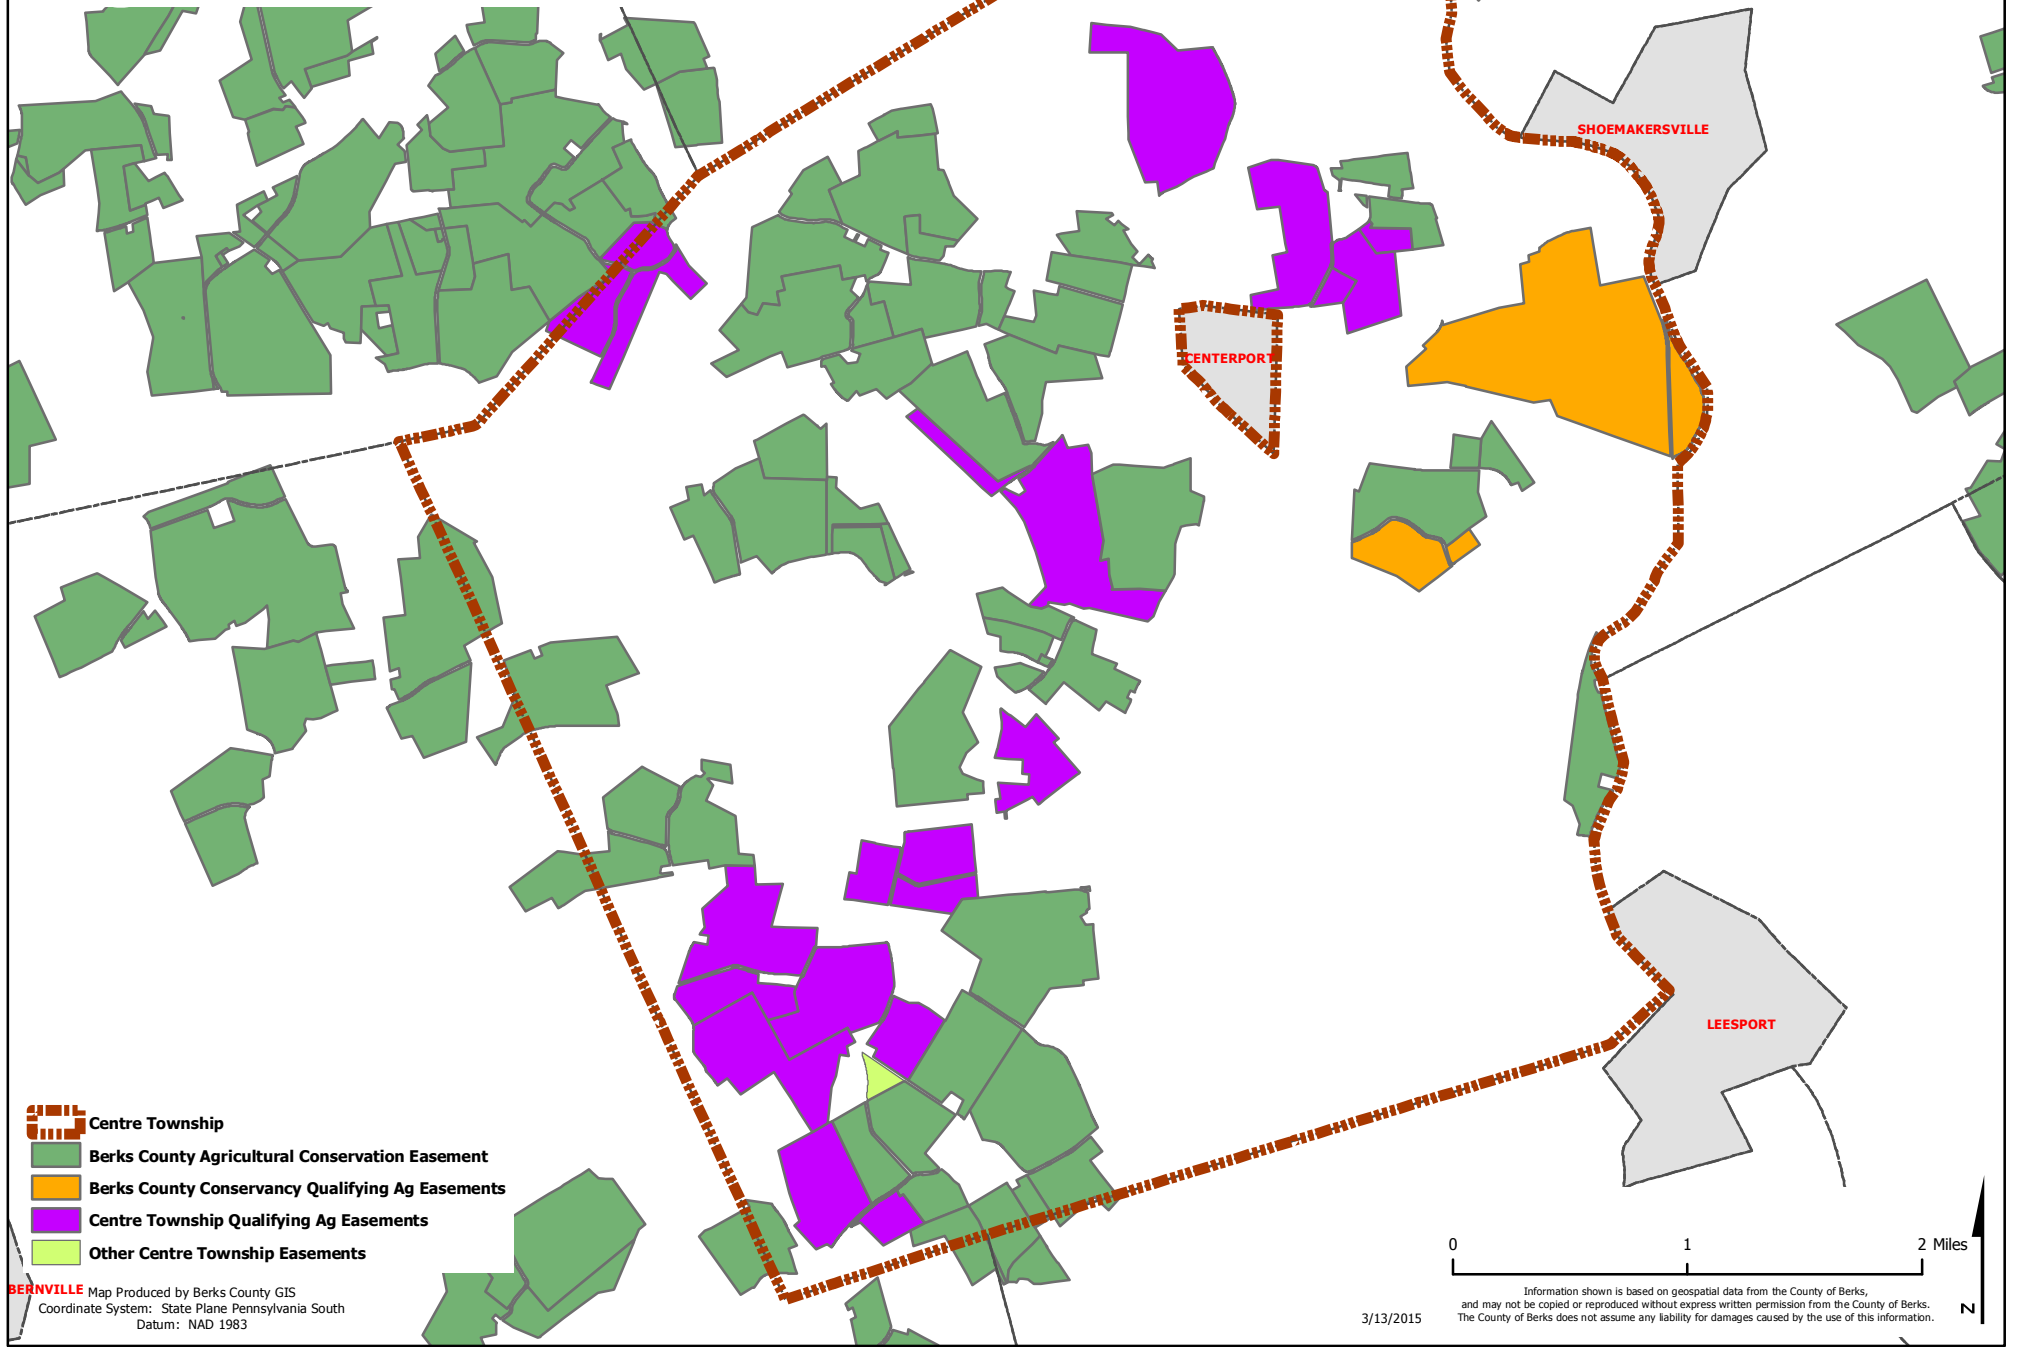

Berks County Agricultural Conservation Easements & Centre Township Agricultural Easements

Berks County - Pennsylvania

1989 - 2014

- Centre Township
- Berks County Agricultural Conservation Easement
- Berks County Conservancy Qualifying Ag Easements
- Centre Township Qualifying Ag Easements
- Other Centre Township Easements

BERNVILLE Map Produced by Berks County GIS
Coordinate System: State Plane Pennsylvania South
Datum: NAD 1983

3/13/2015