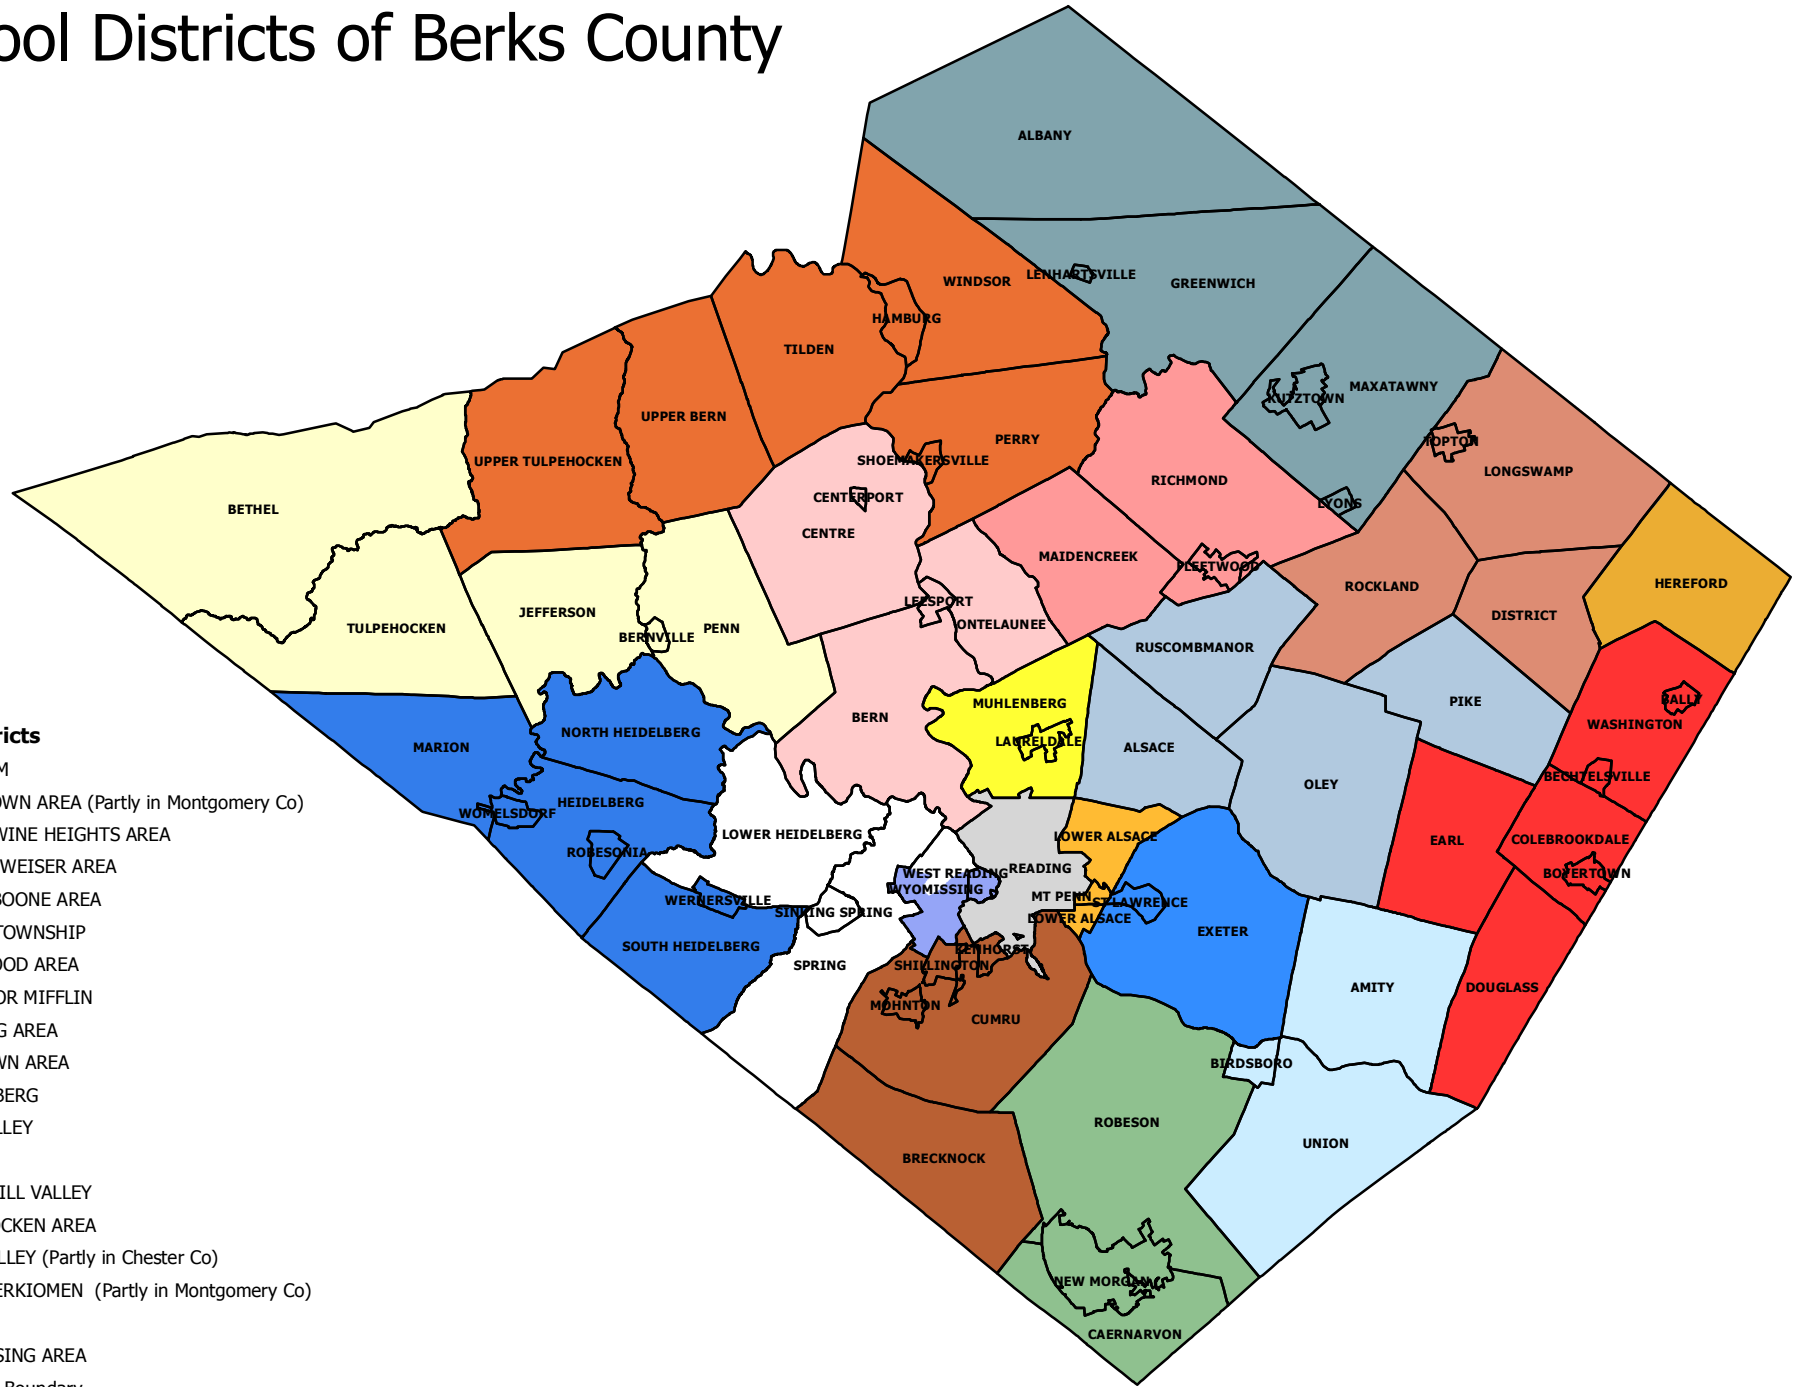

School Districts of Berks County

School Districts

- ANTIETAM
- BOYERTOWN AREA (Partly in Montgomery Co)
- BRANDYWINE HEIGHTS AREA
- CONRAD WEISER AREA
- DANIEL BOONE AREA
- EXETER TOWNSHIP
- FLEETWOOD AREA
- GOVERNOR MIFFLIN
- HAMBURG AREA
- KUTZTOWN AREA
- MUHLENBERG
- OLEY VALLEY
- READING
- SCHUYLKILL VALLEY
- TULPEHOCKEN AREA
- TWIN VALLEY (Partly in Chester Co)
- UPPER PERKIOMEN (Partly in Montgomery Co)
- WILSON
- WYOMISSING AREA
- Municipal Boundary

Map Produced by Berks County GIS
Coordinate System: State Plane Pennsylvania South
Datum: NAD 1983