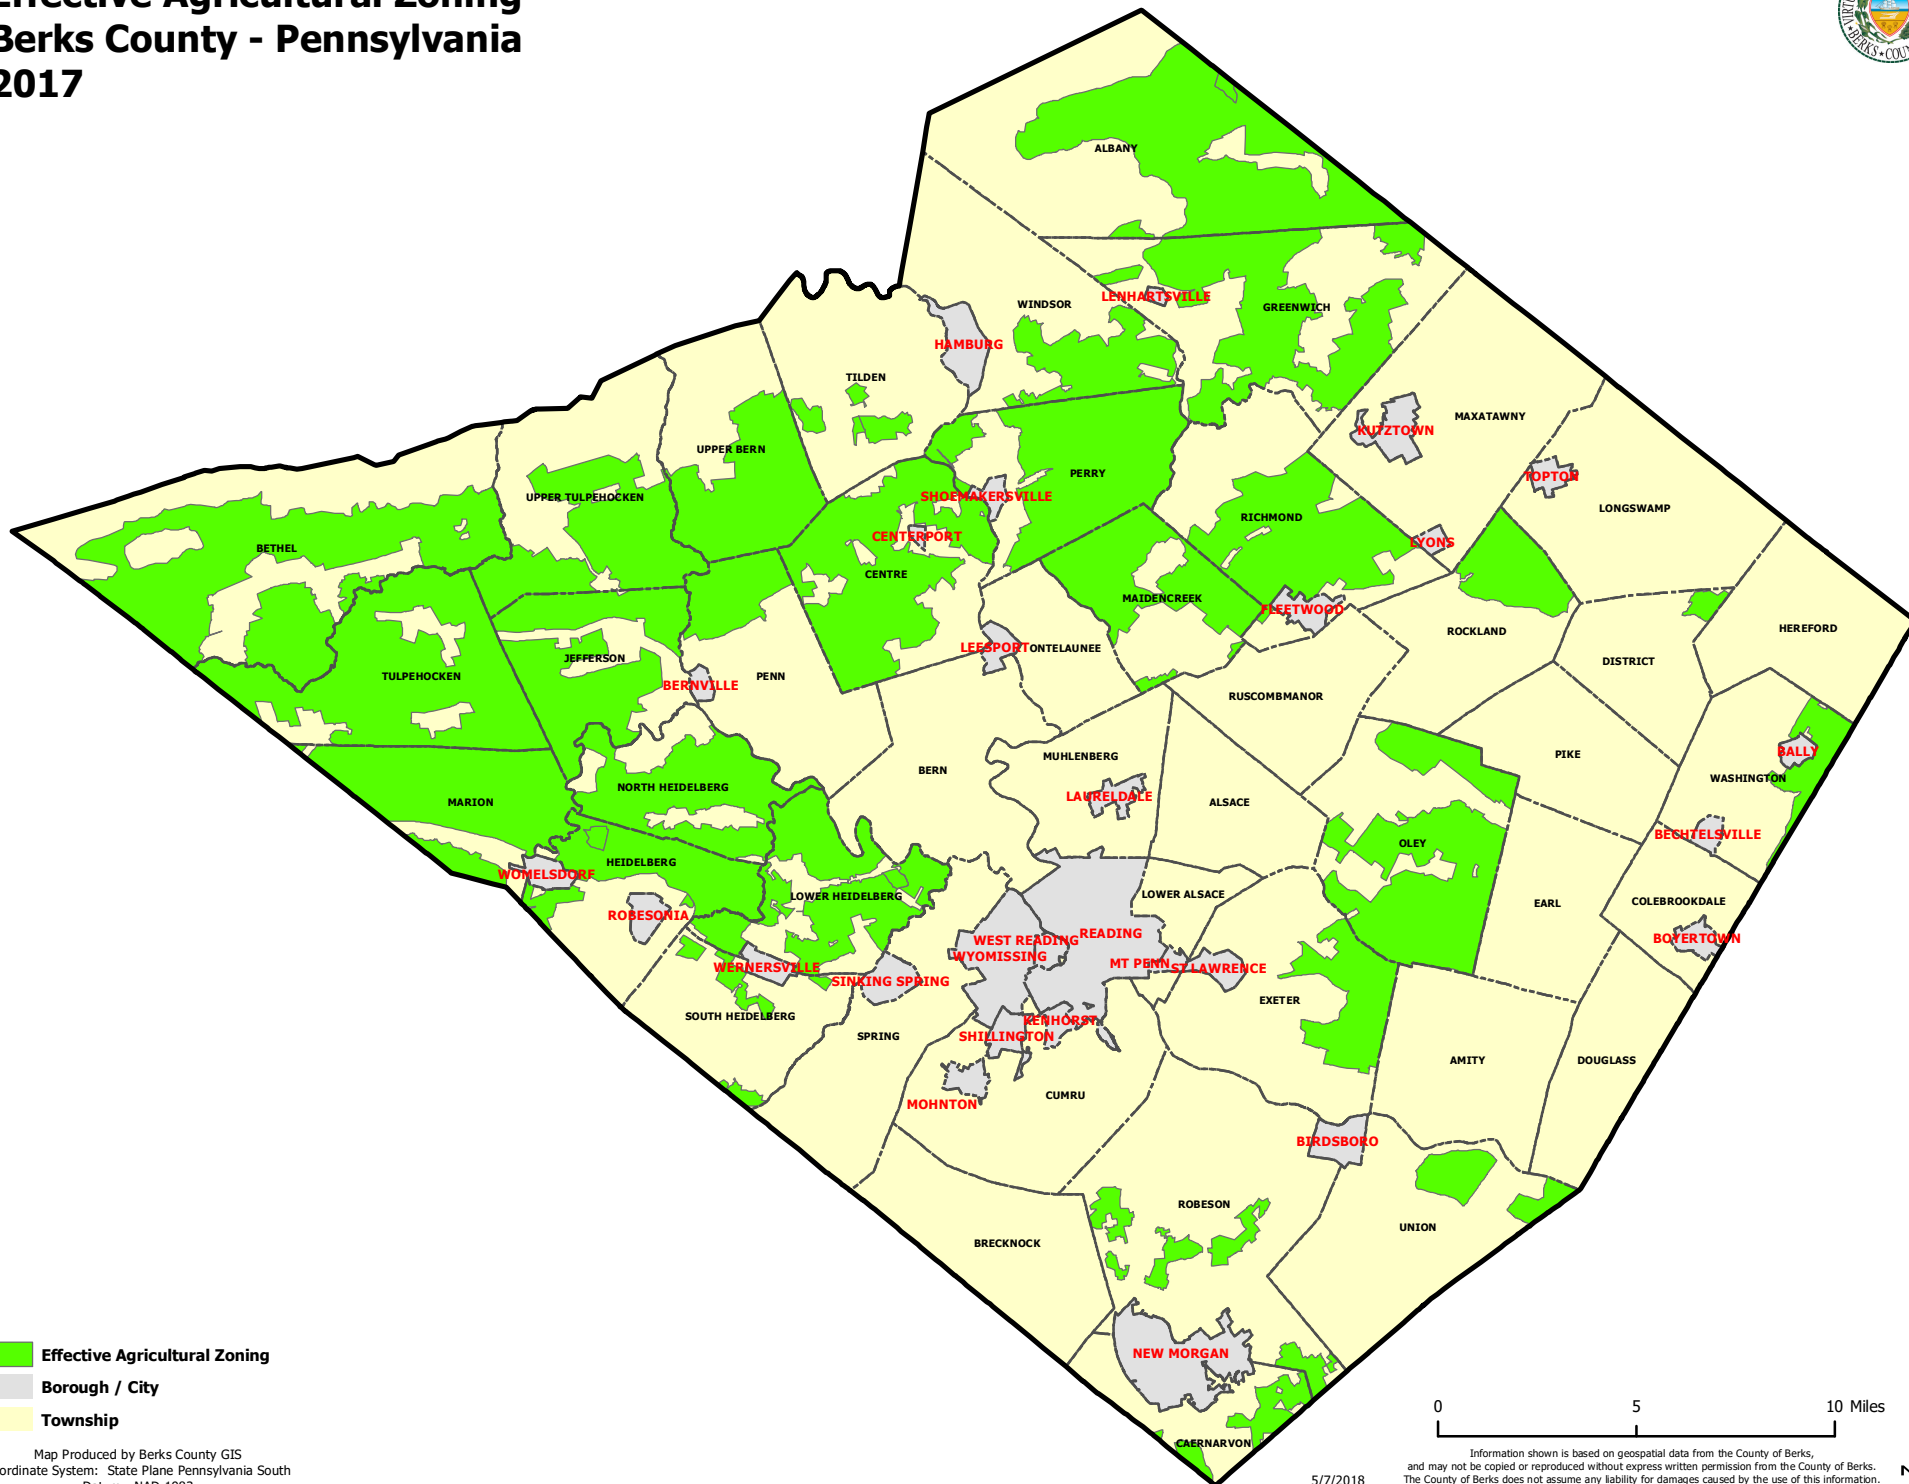

Effective Agricultural Zoning Berks County - Pennsylvania 2017

- Effective Agricultural Zoning
- Borough / City
- Township

Map Produced by Berks County GIS
Coordinate System: State Plane Pennsylvania South
Datum: NAD 1983

5/7/2018