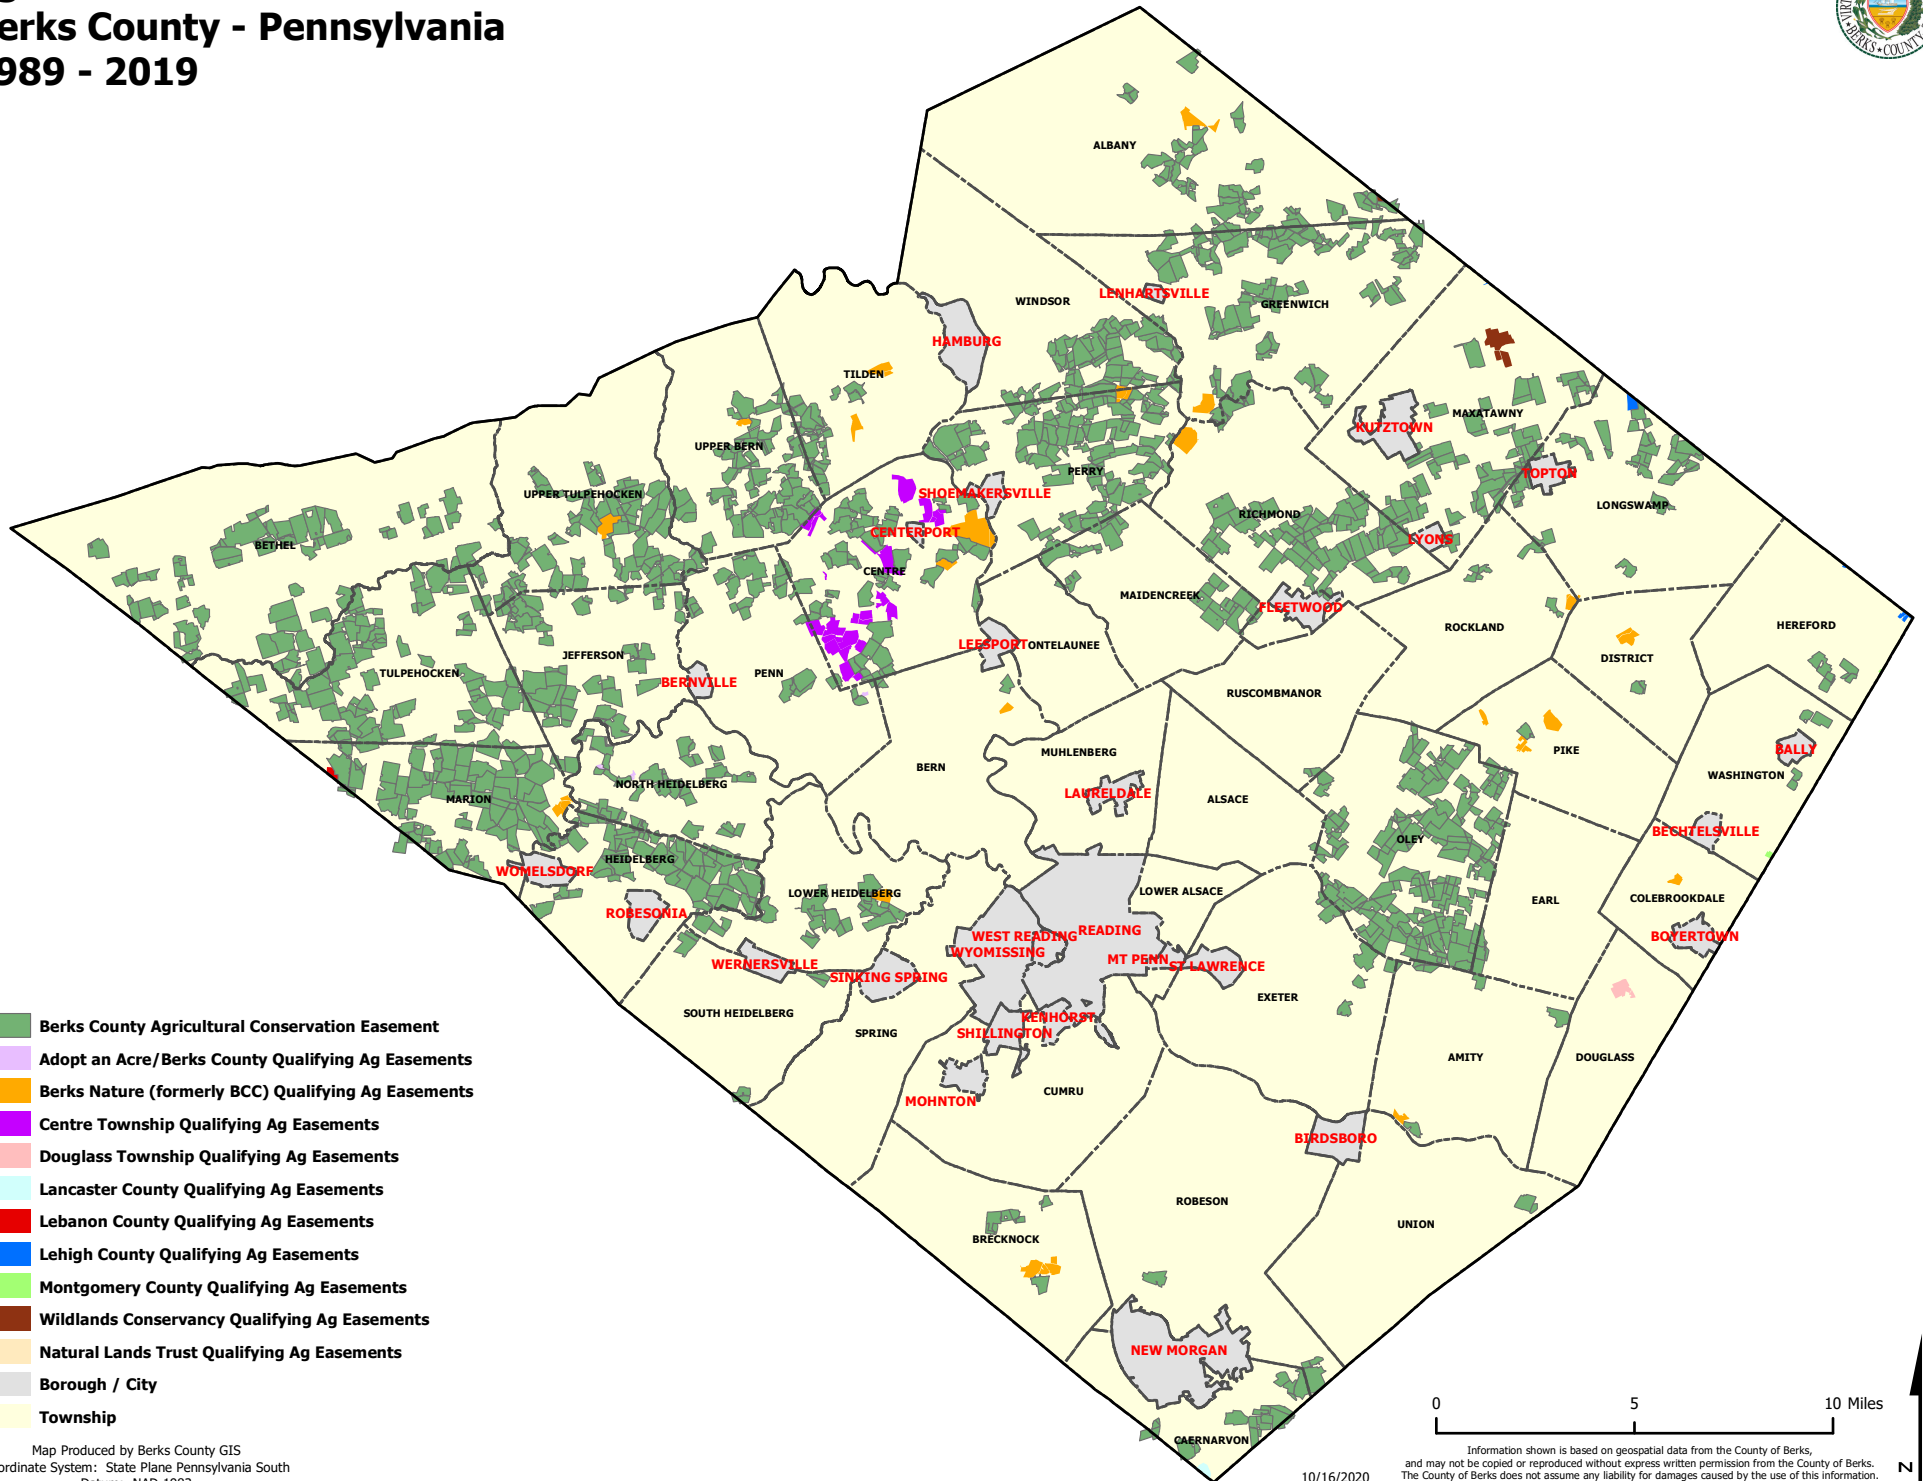

Agricultural Conservation Easements

Berks County - Pennsylvania

1989 - 2019

- Berks County Agricultural Conservation Easement
- Adopt an Acre/Berks County Qualifying Ag Easements
- Berks Nature (formerly BCC) Qualifying Ag Easements
- Centre Township Qualifying Ag Easements
- Douglass Township Qualifying Ag Easements
- Lancaster County Qualifying Ag Easements
- Lebanon County Qualifying Ag Easements
- Lehigh County Qualifying Ag Easements
- Montgomery County Qualifying Ag Easements
- Wildlands Conservancy Qualifying Ag Easements
- Natural Lands Trust Qualifying Ag Easements
- Borough / City
- Township

Map Produced by Berks County GIS
Coordinate System: State Plane Pennsylvania South
Datum: NAD 1983

10/16/2020