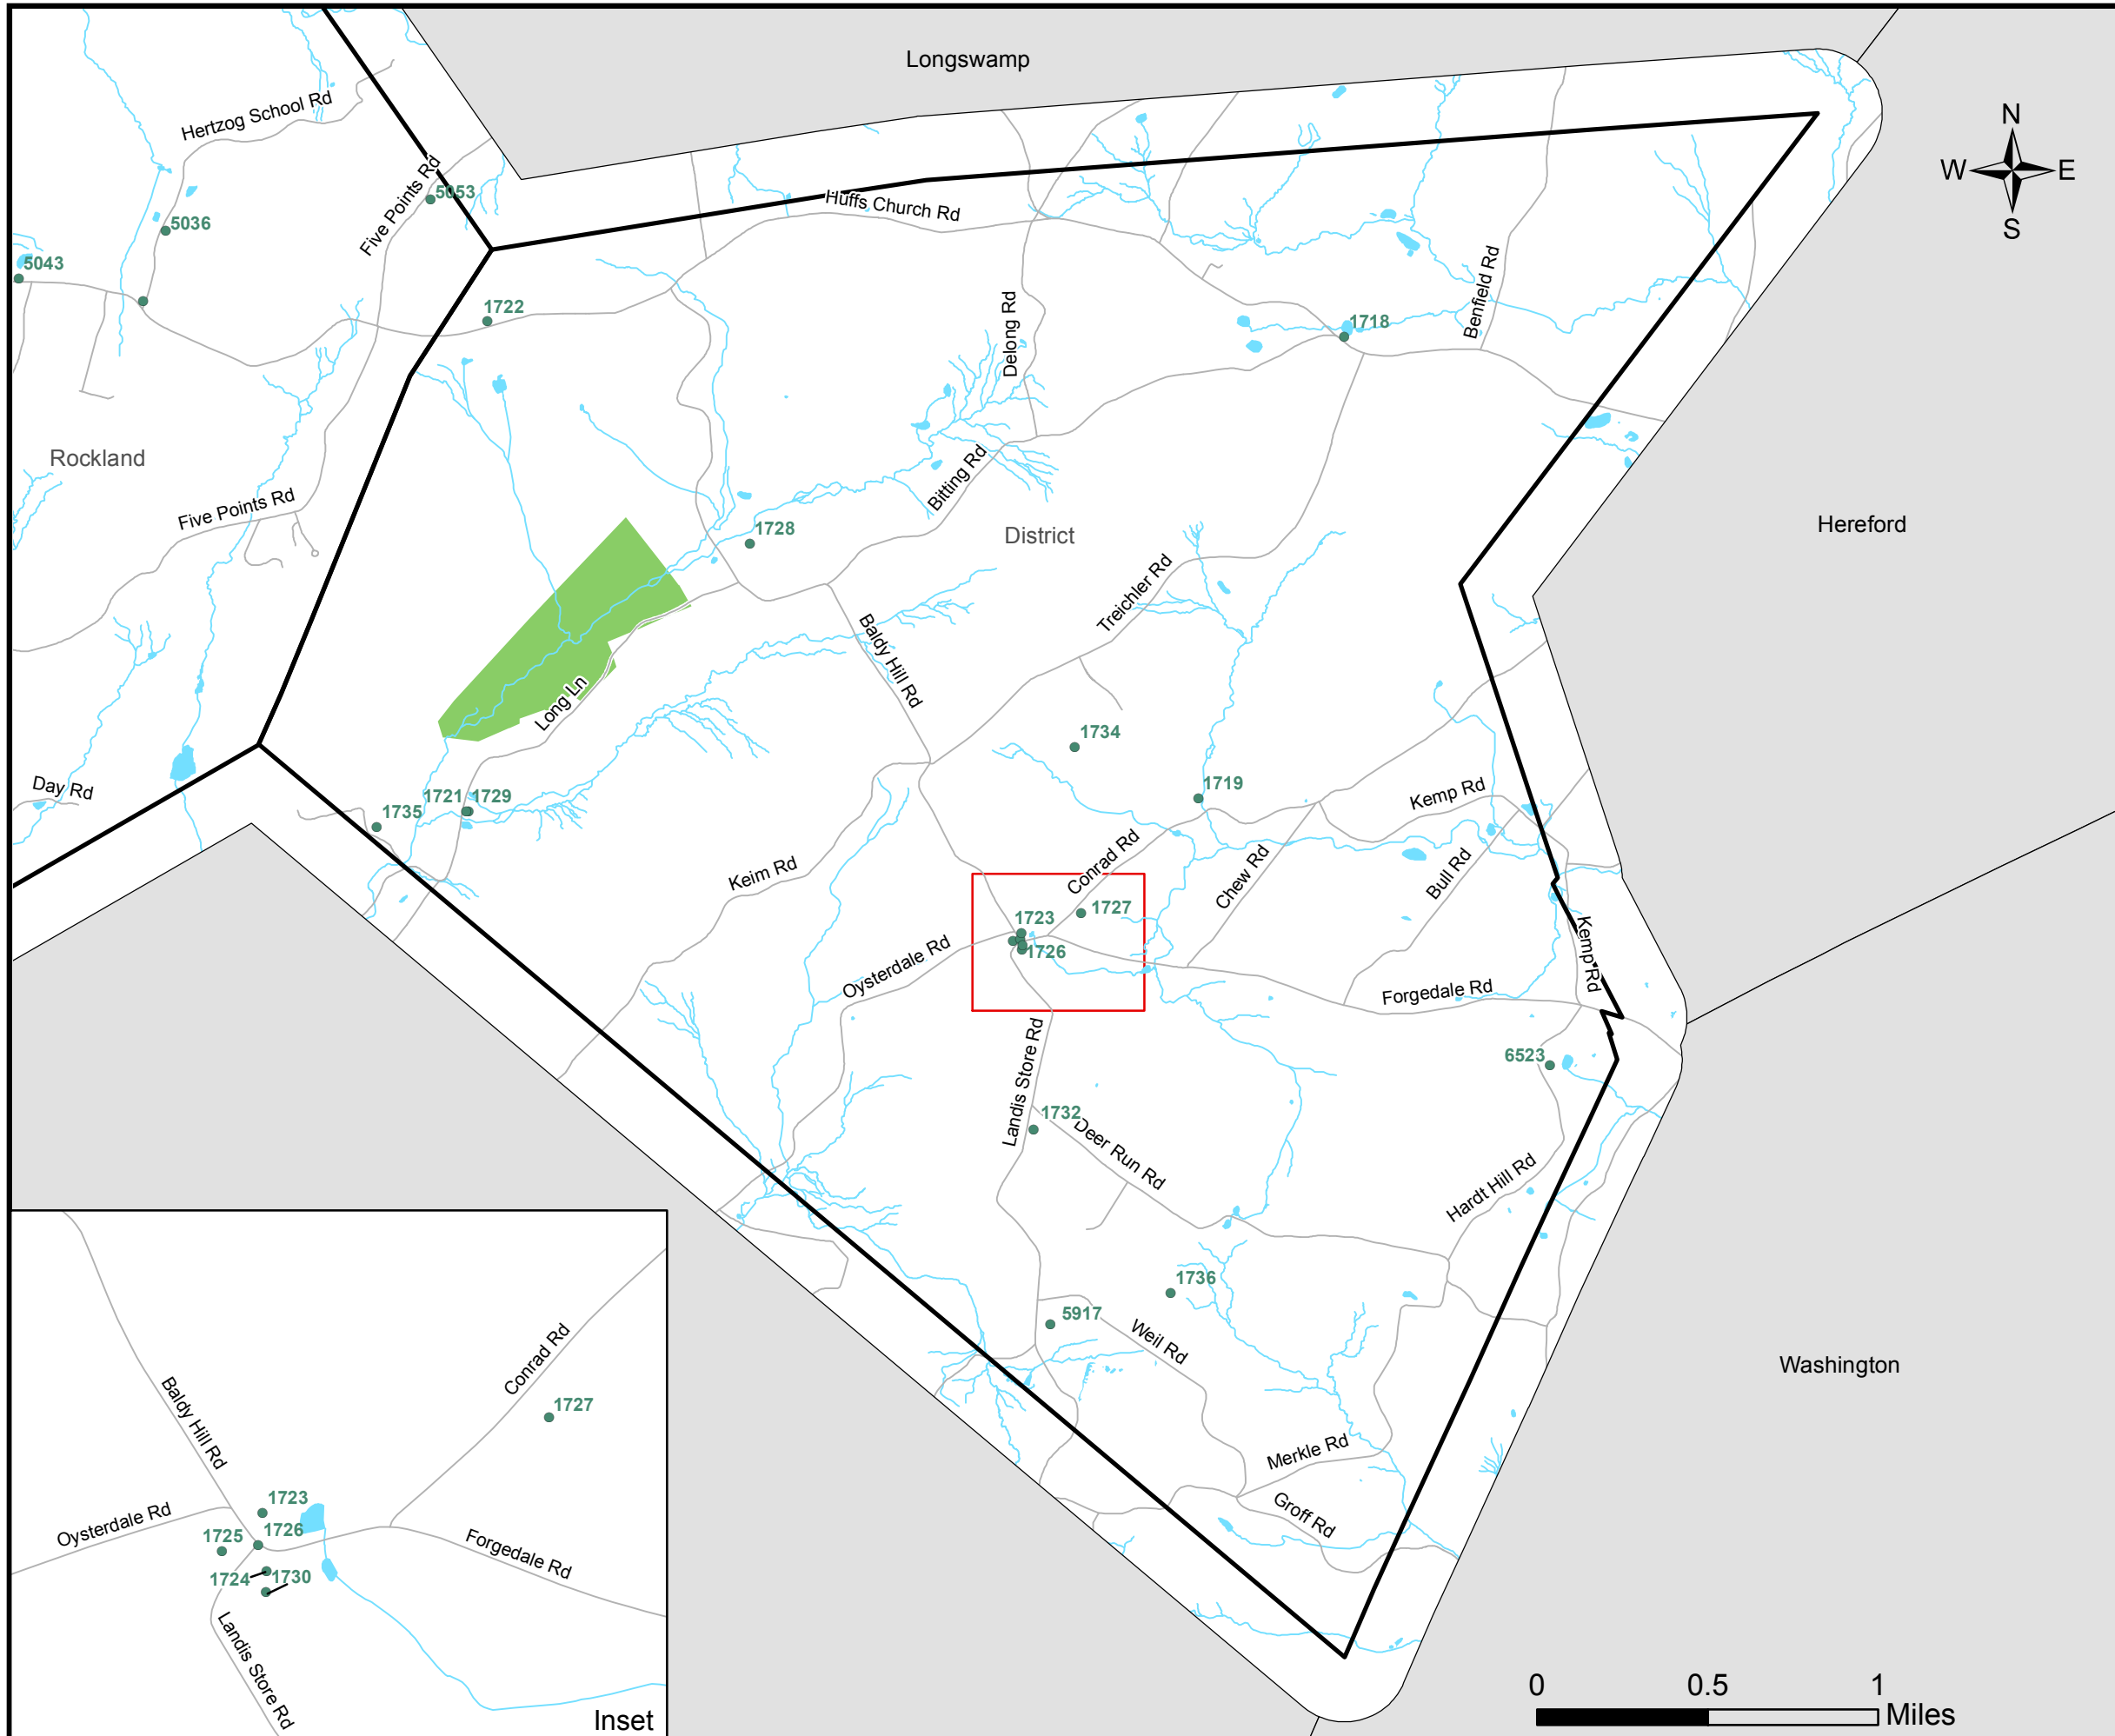

# Historic Resources District Township

## Legend

- National Register Listed
- National Register Ineligible
- Other Historic Sites\*
- Historical Districts
- State Gamelands
- Municipal Boundaries
- Roads
- ~ Streams

\* Includes sites identified by surveys conducted from one or more of the following groups: Pennsylvania Historic Museum Commission, Berks County Conservancy, George Meiser and local historical societies.

Source data: Berks County Planning Commission GIS, Berks County GIS/IS, Berks County Department of Emergency Services

Published by the Berks County Planning Commission BAB 4/15