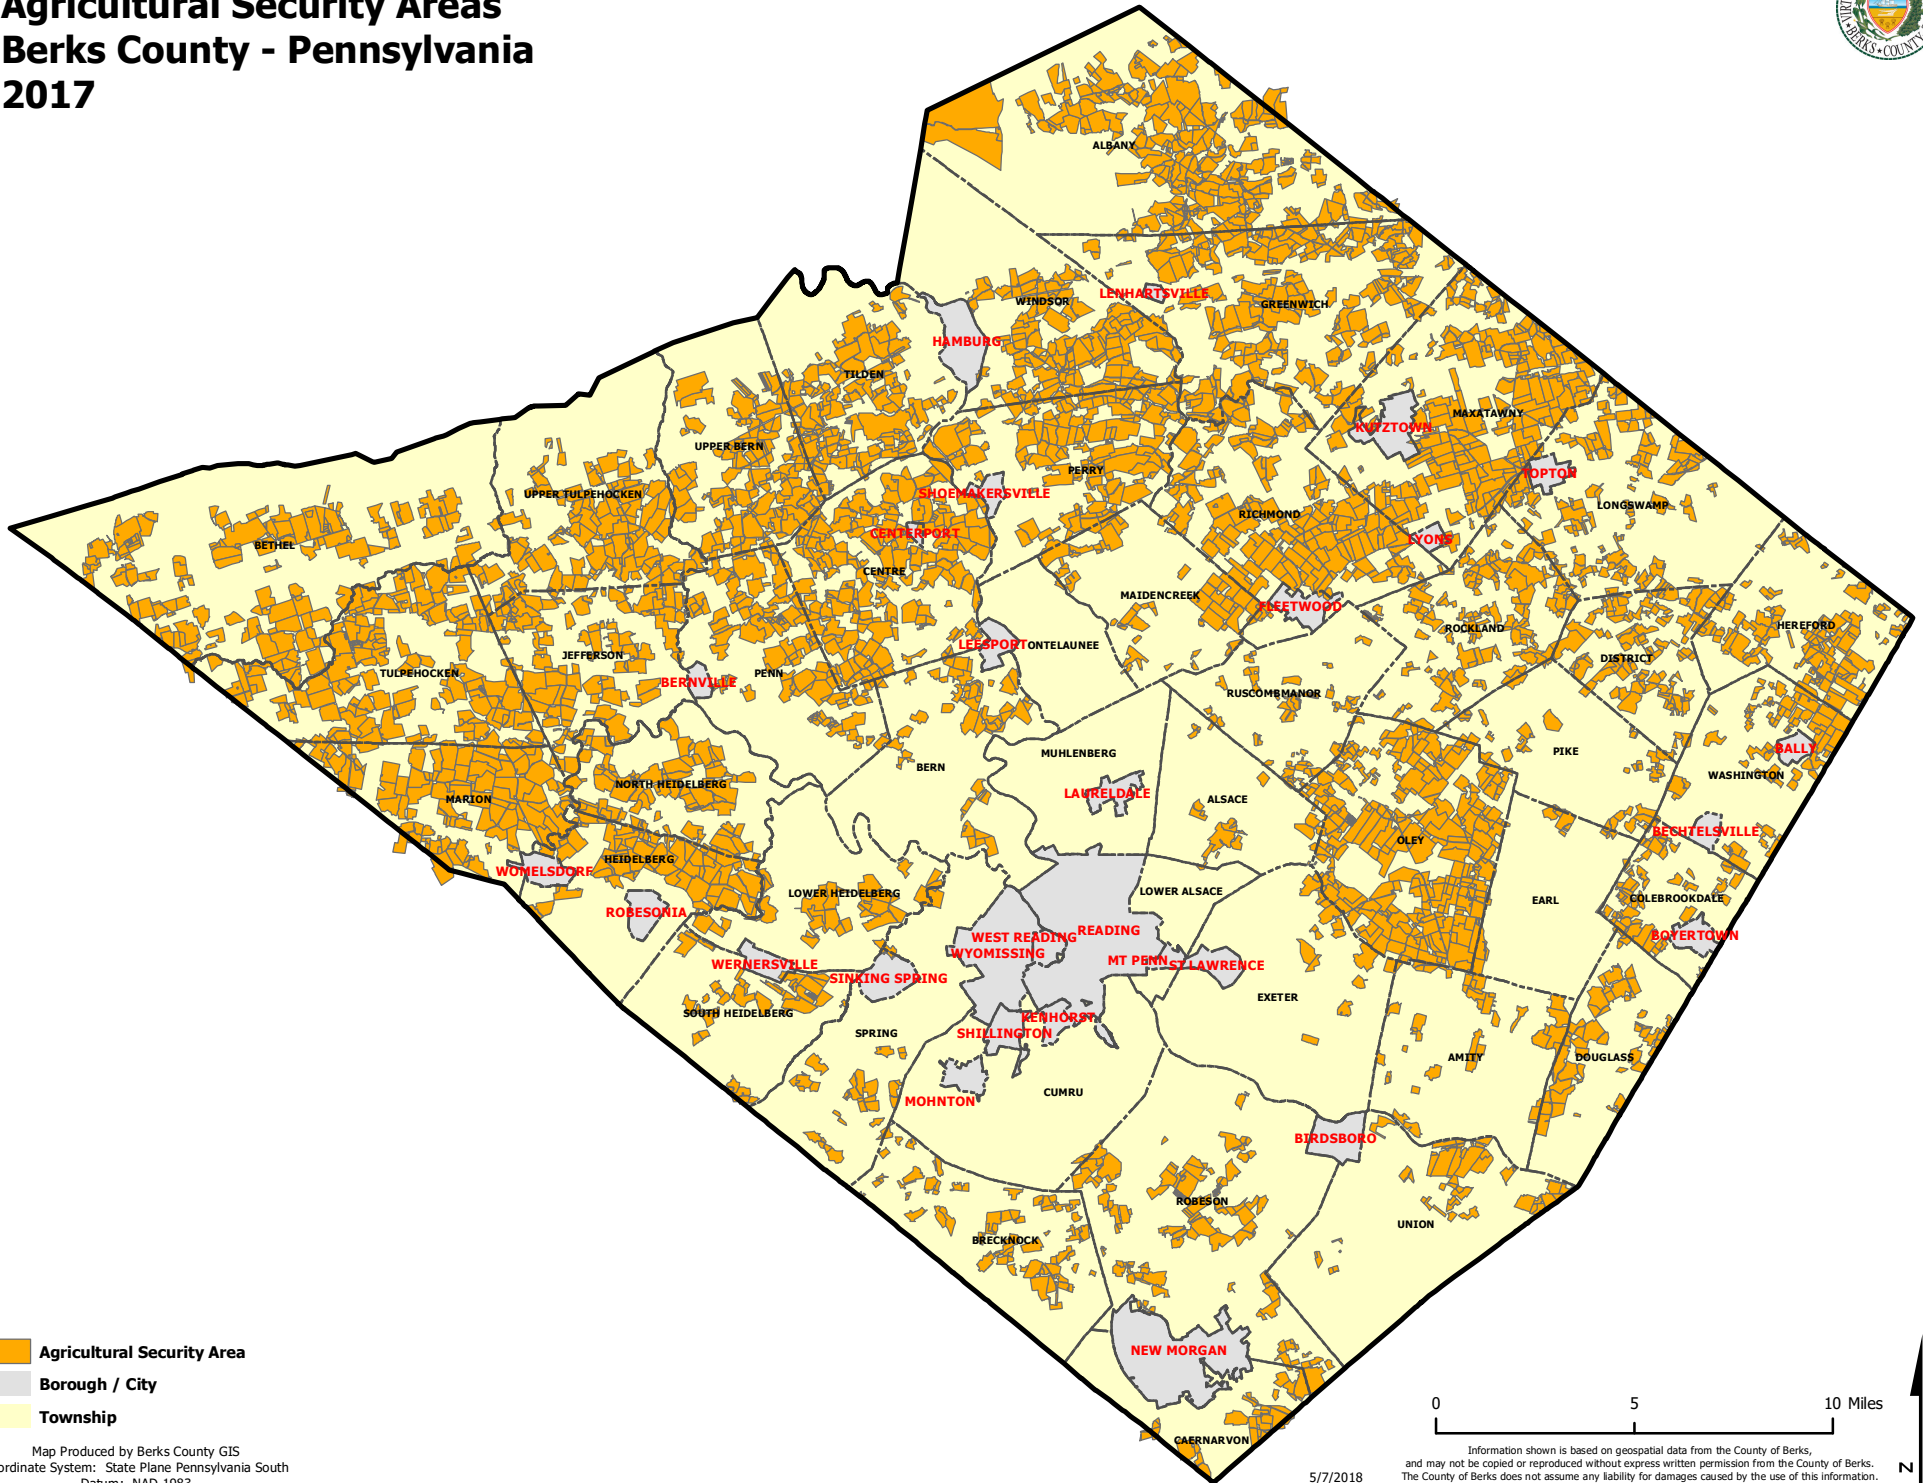

Agricultural Security Areas Berks County - Pennsylvania 2017

- Agricultural Security Area
- Borough / City
- Township

Map Produced by Berks County GIS
Coordinate System: State Plane Pennsylvania South
Datum: NAD 1983

5/7/2018