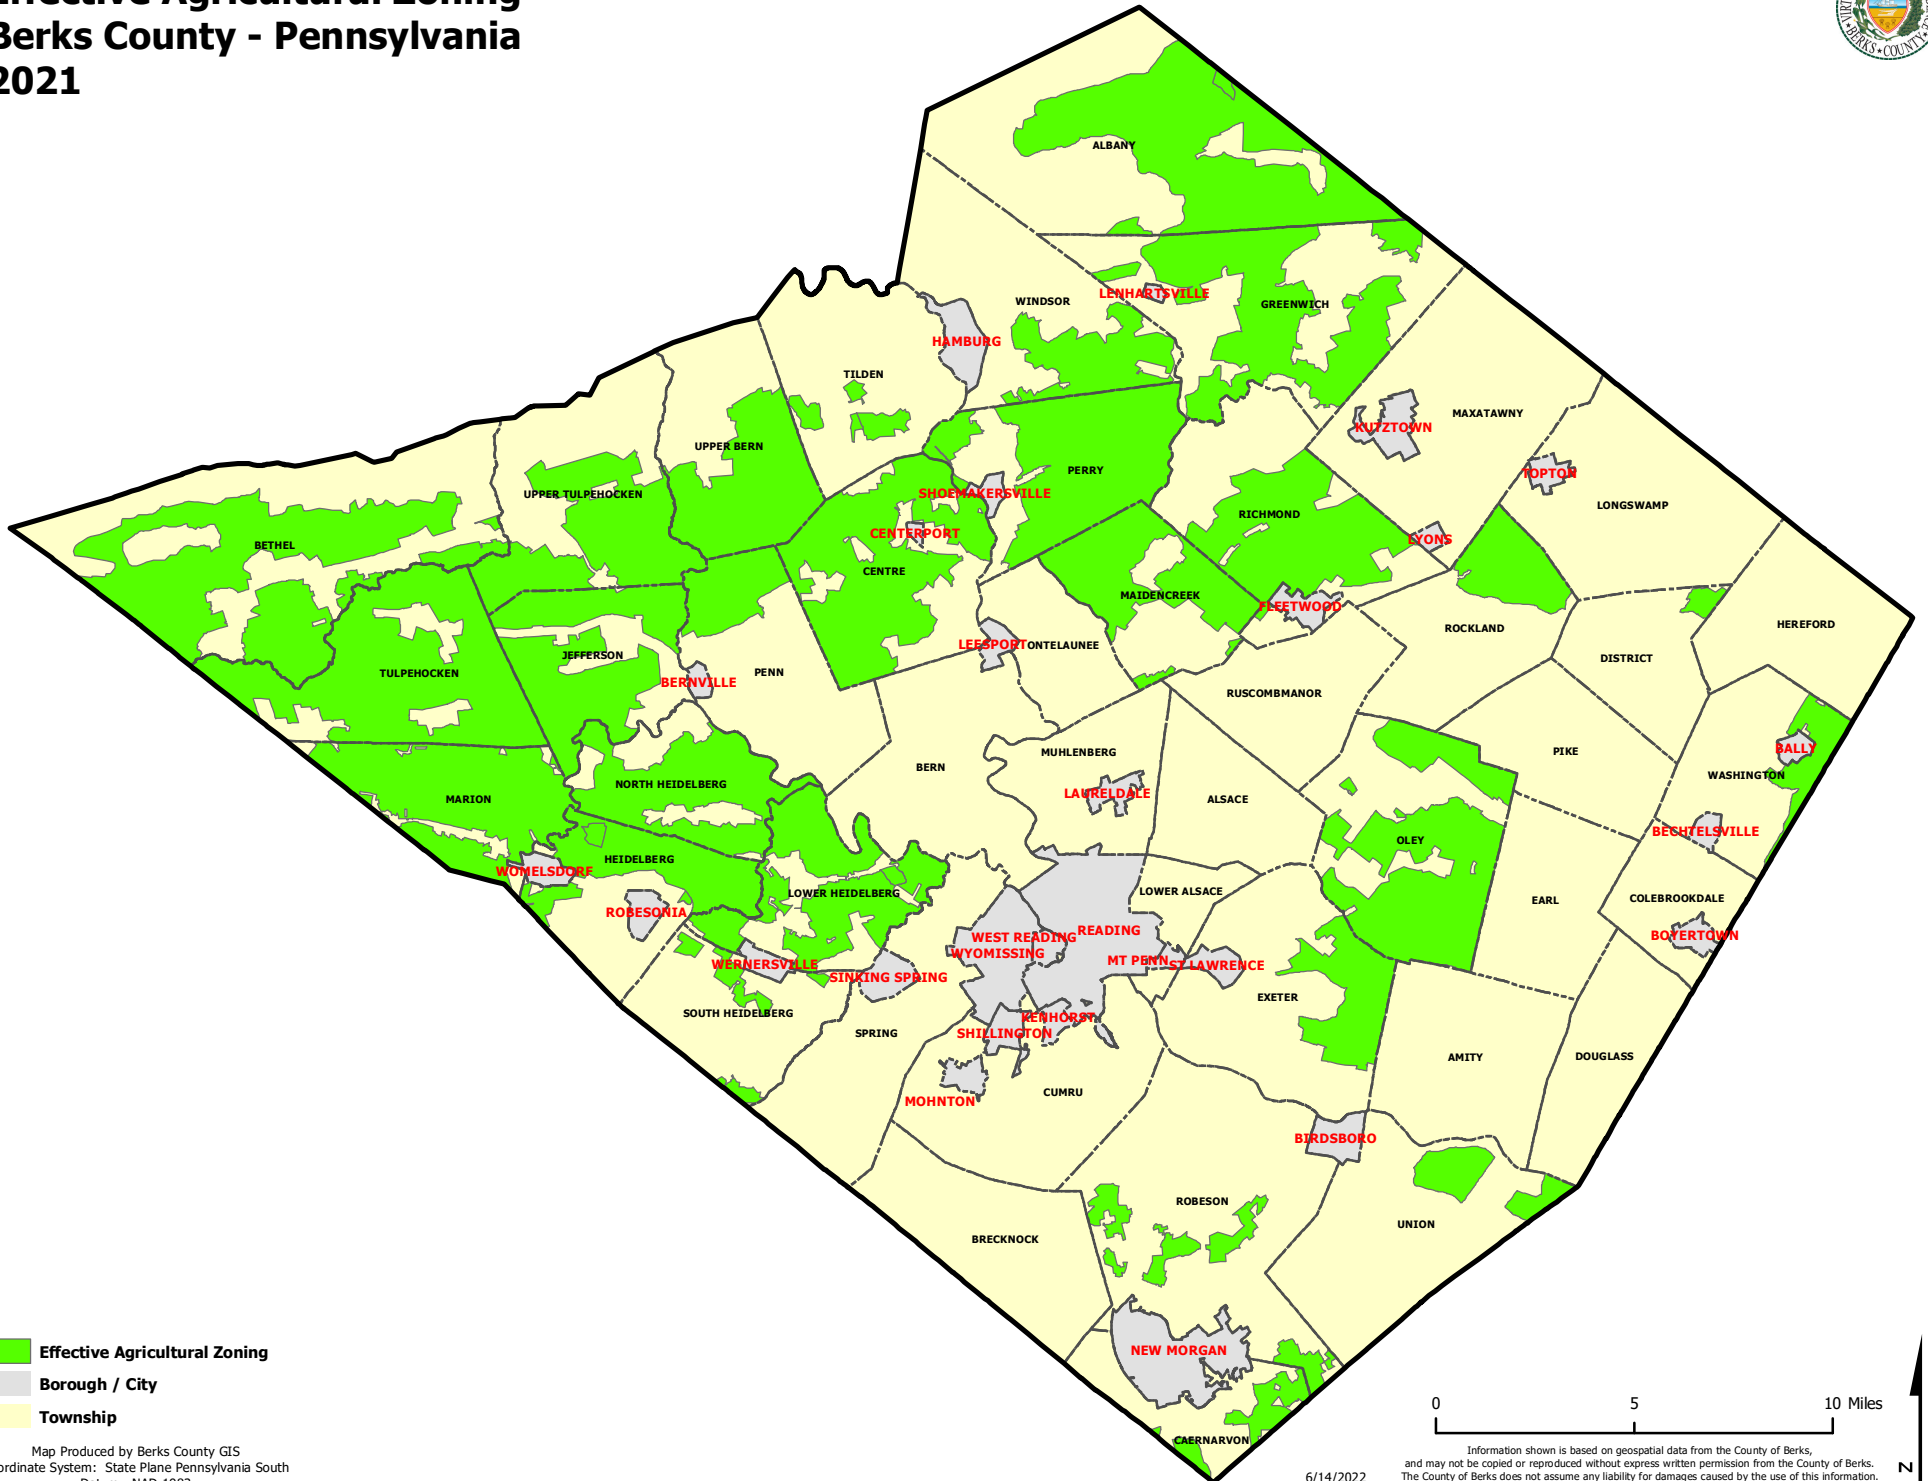

Effective Agricultural Zoning Berks County - Pennsylvania 2021

- Effective Agricultural Zoning
- Borough / City
- Township

Map Produced by Berks County GIS
Coordinate System: State Plane Pennsylvania South
Datum: NAD 1983

6/14/2022