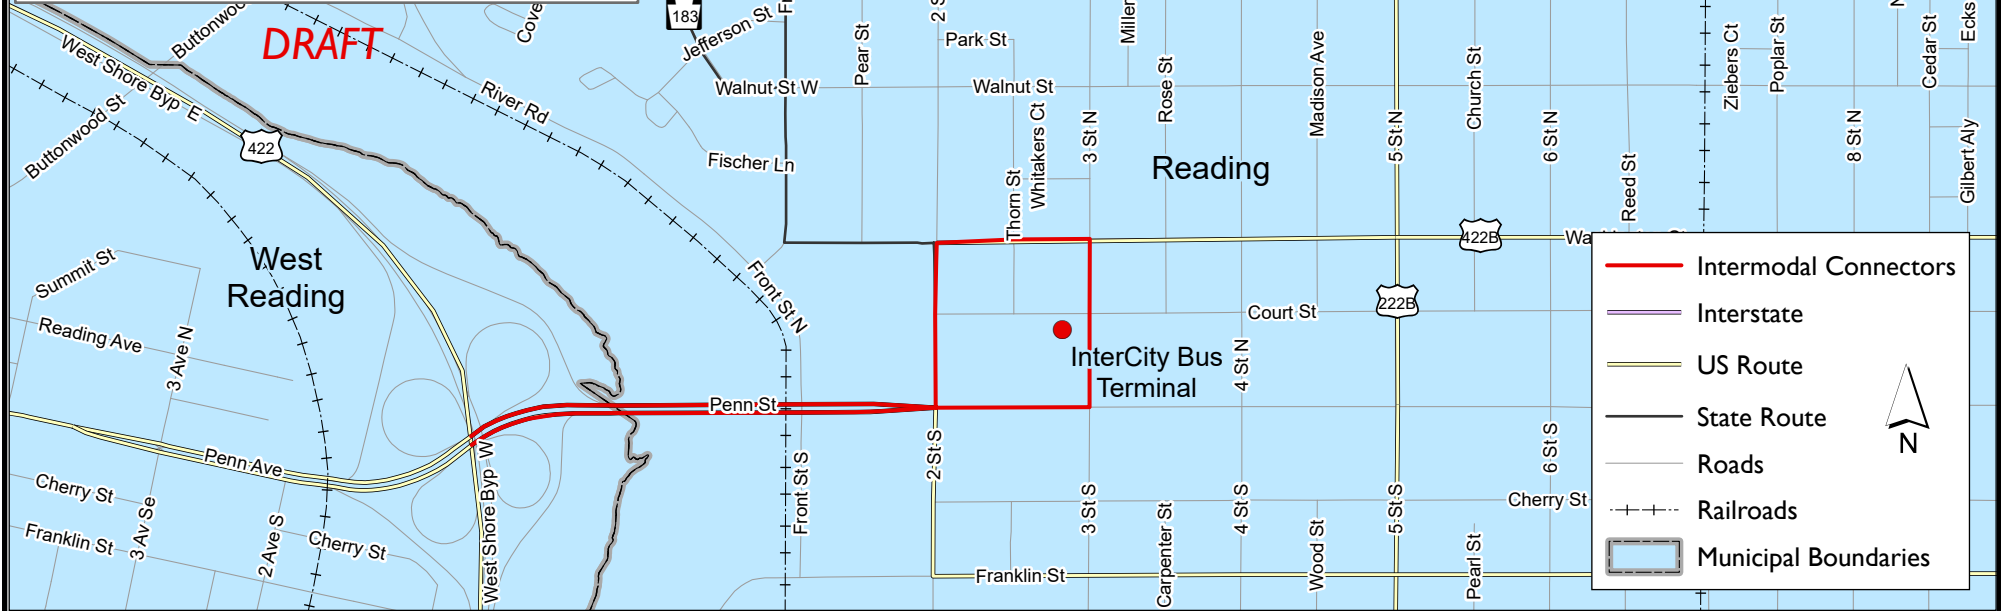

# NHS Intermodal Connector PA68B: Bieber Bus Terminal

This Connector will be recommended for elimination in 2026 due to previous closure of intercity bus terminal.

Reading Area Transportation Study  
Long Range Transportation Plan FFY 2027 - 2050  
Map 23B

# NHS Intermodal Connector PA10L: Atlantic Pipeline Co.