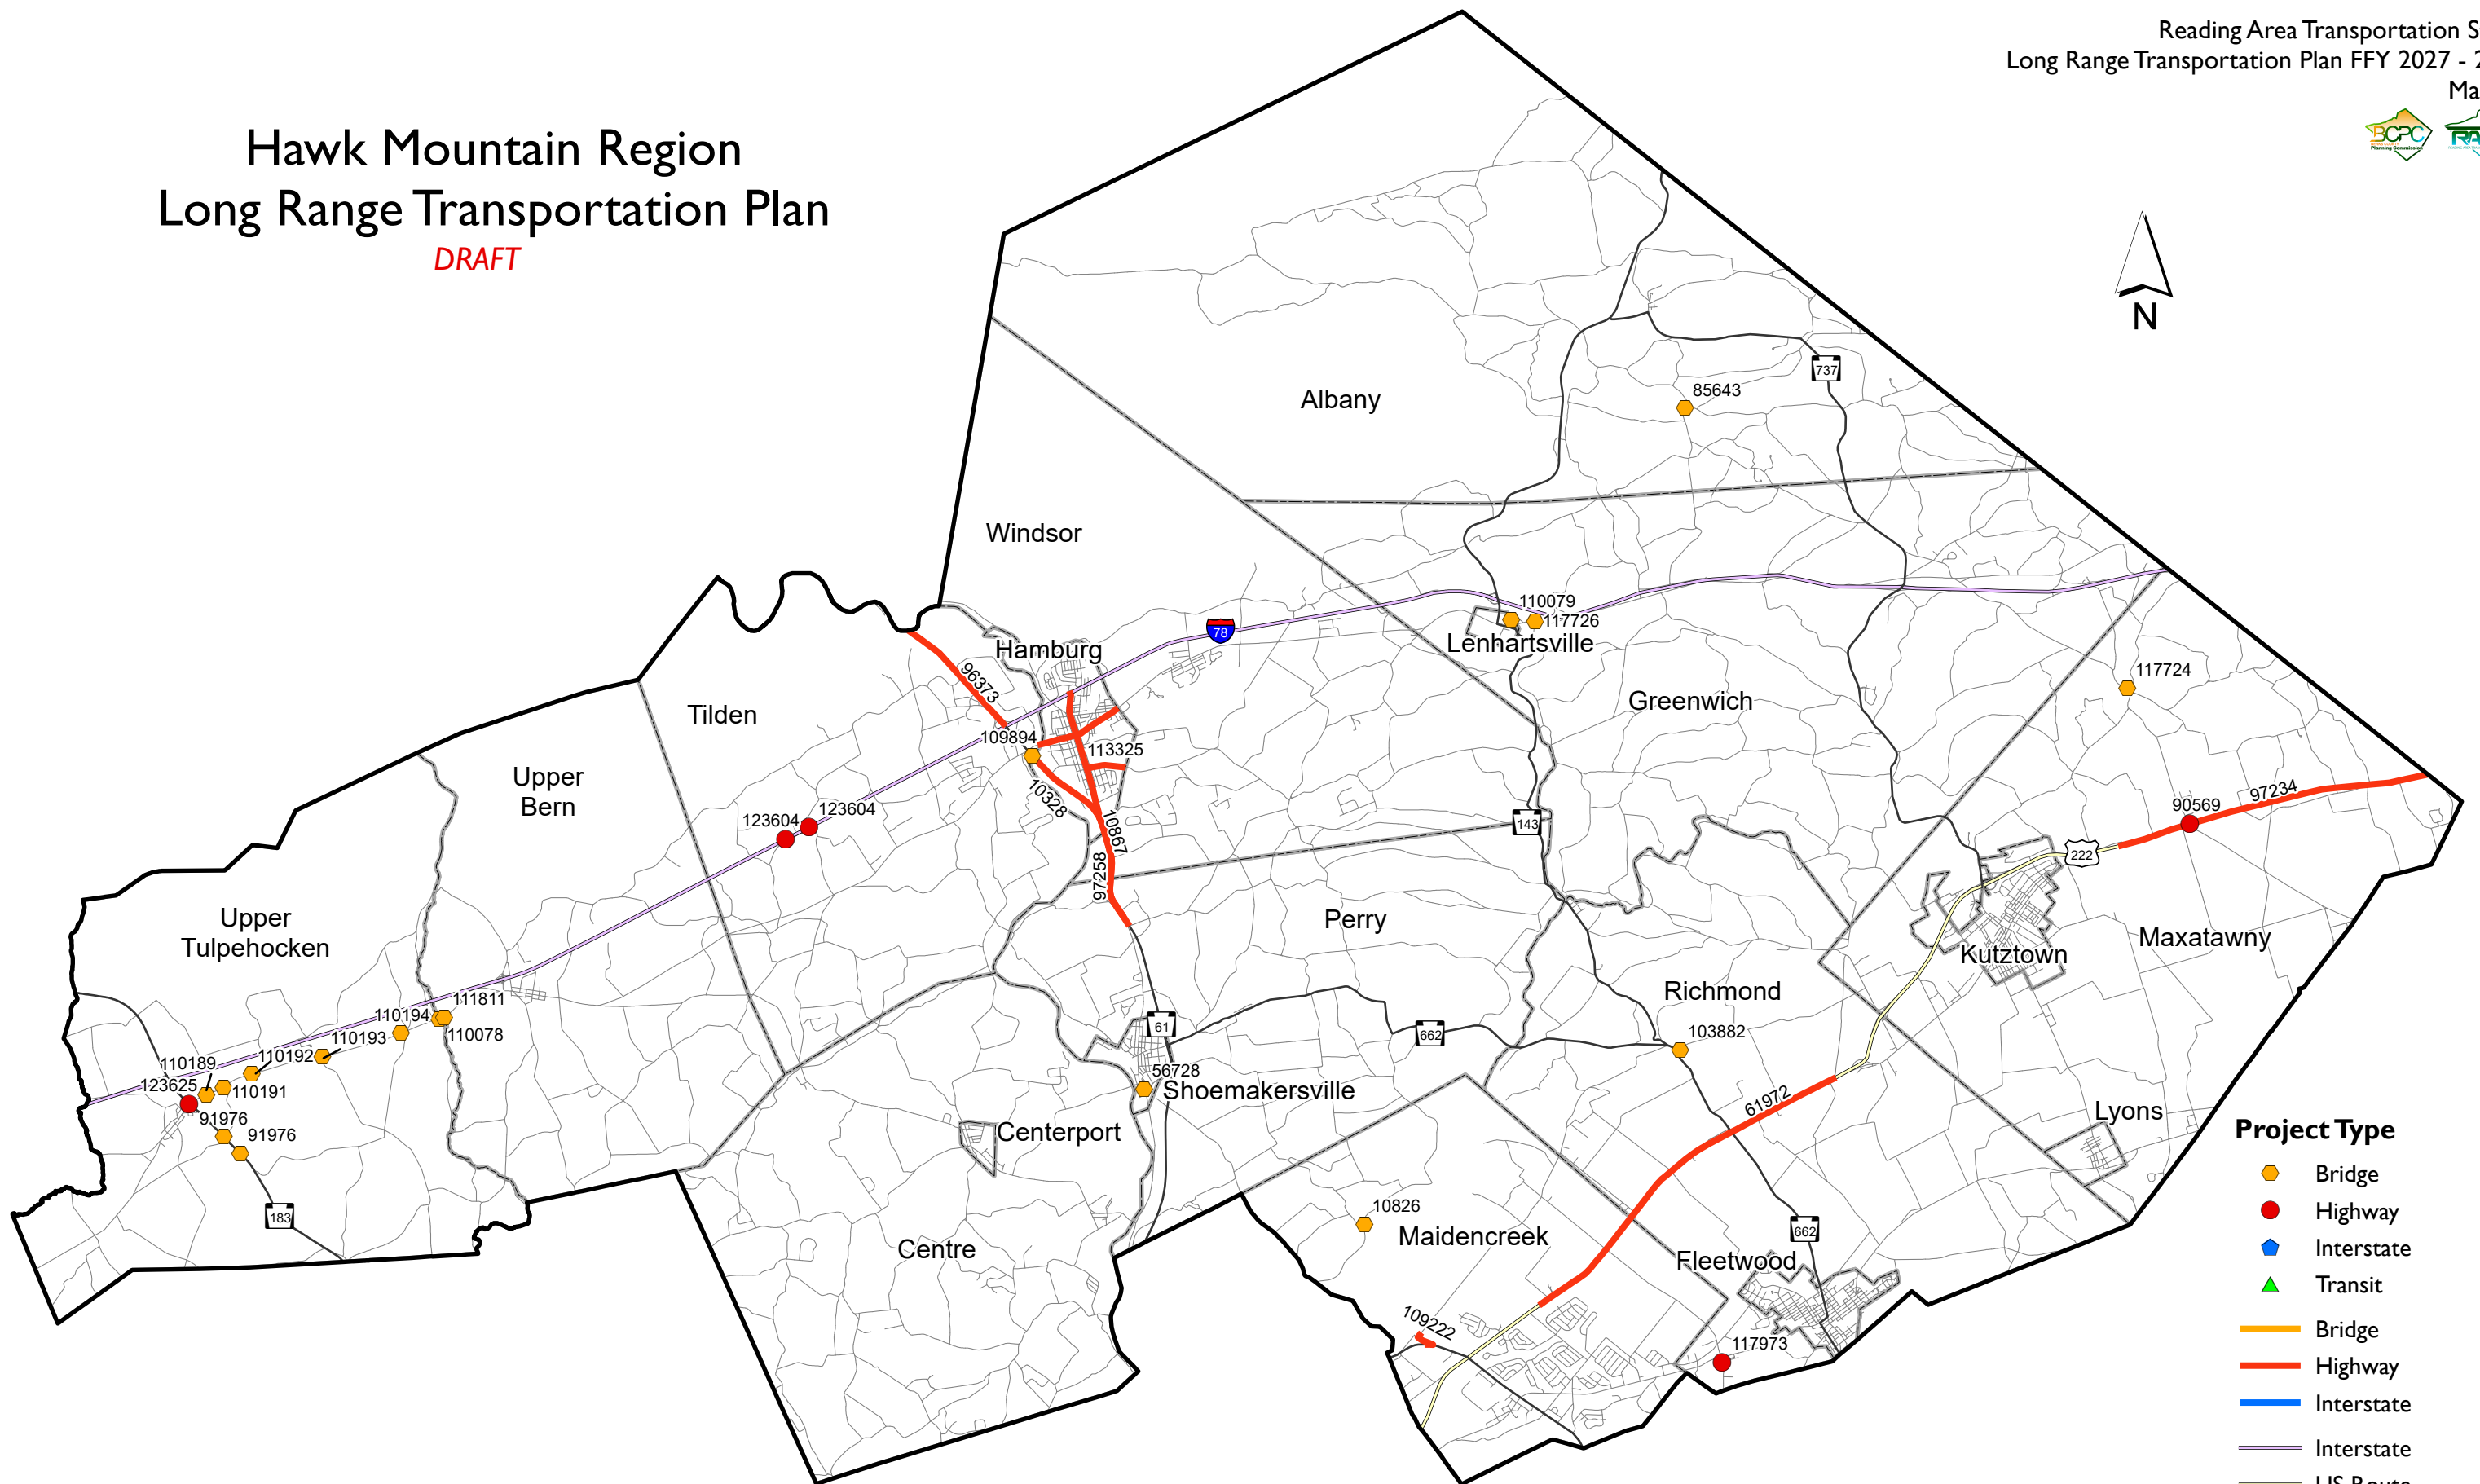

Hawk Mountain Region Long Range Transportation Plan

DRAFT

- Project Type**
- Bridge
 - Highway
 - Interstate
 - ▲ Transit
 - Bridge
 - Highway
 - Interstate
 - Interstate
 - US Route
 - State Route
 - Roads
 - Municipal Boundaries